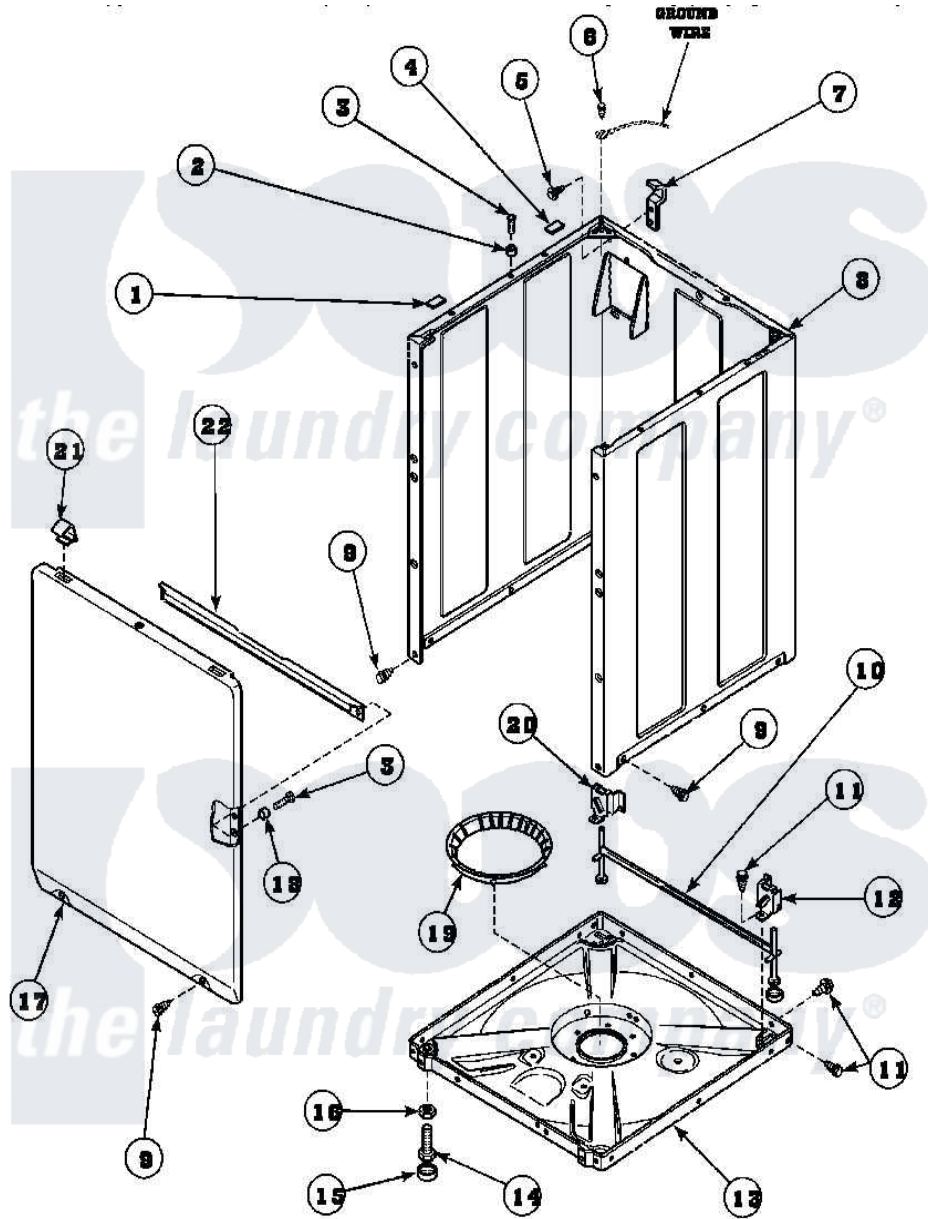

Amana LW6143LM (BOM: PLW6143LMA) 08 - FRONT PANEL, BASE ASSY AND CABINET ASSY

W1142722A

Amana Residential Amana LW6143LM (BOM: PLW6143LMA) Washer Parts Parts Diagram 08 - FRONT PANEL, BASE ASSY AND CABINET ASSY
 Click on the part number to view part

Item	Original Part Number	Replaced By	Status	Part Description
1	Y56128			Pad, Bumper
2	56079	505187		Locator, Panel
3	32671	Y014874		Screw, Idler Arm And Sleeve
4	36226			Pad, Bumper .25
5	34499		Not Available	SCREW, No.10B X 1/4 TAP IN HX
6	23962	W10116760		Screw
7	Y27103			Hinge, Hold-Down Lug
8	34475_P		Not Available	CABINET
9	27196	27001200		Screw
10	34443			Assembly, Leg And Stabilizer
11	35148		Not Available	SCREW, 1/4-14 X 3/8 HX HD
12	36036		Not Available	BRACKET, SLL-RIGHT
13	36599P			Assembly Nut/ Leg Base
"	34434P			Assembly Nut/Leg Base

14	Y34319	22003428	Leg, Adjustable
15	34318	40016001	Foot, Rubber
16	Y21899	40038101	Nut, Leg
17	34656_P		Not Available FRONT PANEL
18	28102		Locator, Panel
19	36108		Not Available SNUBBER PAD & ISOLATOR
20	36037		Bracket, SII-Left
21	35865		Clip, Hold-Down Front Panel
22	Y35097		Not Available BRACE, FRT PNL