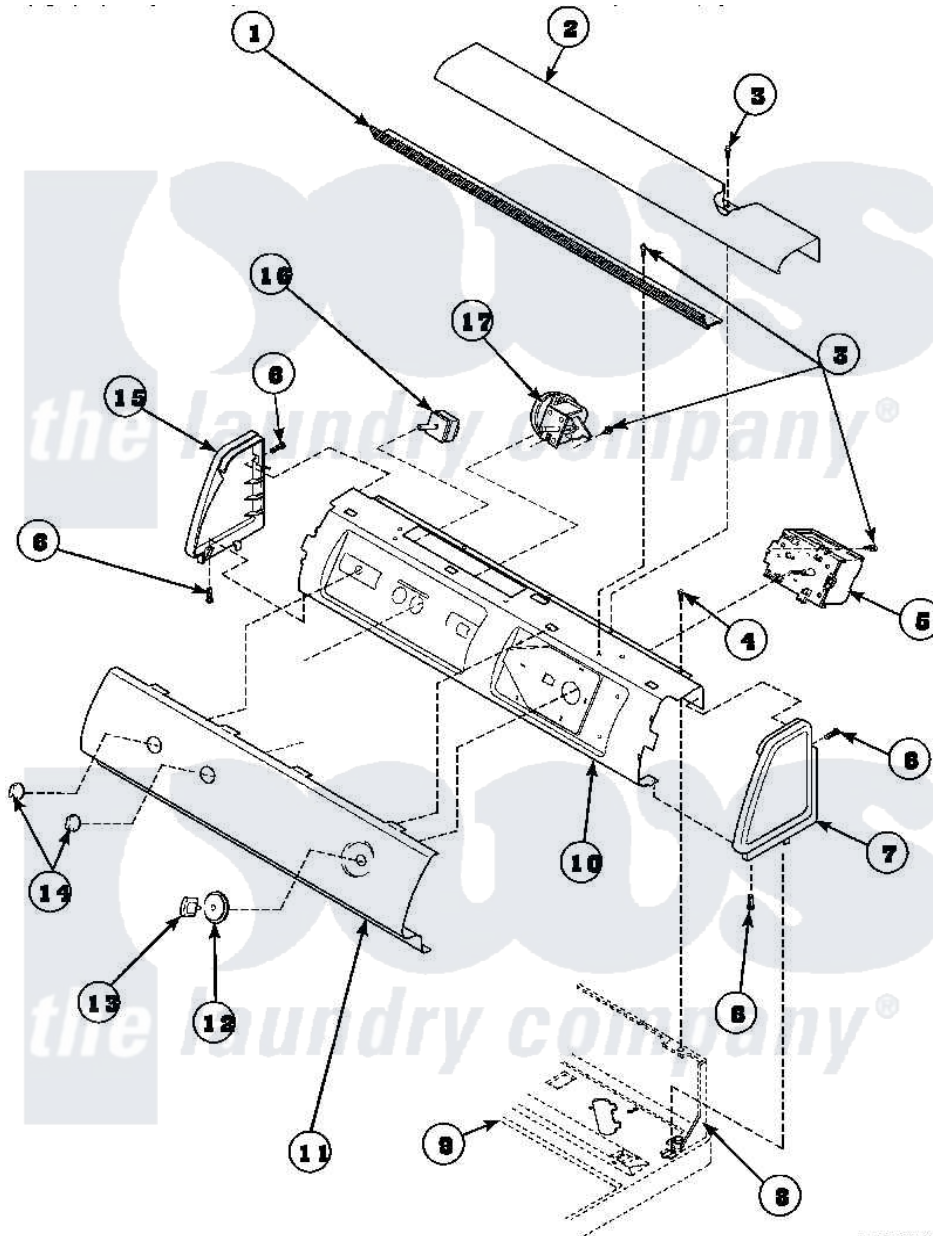

**Amana LW6143LM (BOM: PLW6143LMA) 09 - GRAPHIC PANEL, CTRL  
MTG PLATE AND CTRLS**

Amana Residential Amana LW6143LM (BOM: PLW6143LMA) Washer Parts Parts Diagram 09 - GRAPHIC PANEL, CTRL MTG PLATE AND CTRLS  
Click on the part number to view part

Item	Original Part Number	Replaced By	Status	Part Description
1	Y34826		Not Available	DIFFUSER,LAMP-CLEAR
2	34824		Not Available	TOP COVER
3	23962	<a href="#">W10116760</a>		Screw
4	34904	<a href="#">489355</a>		Screw, 8 X 1/2
5	<a href="#">36608</a>			Timer, 4 Cycle
6	501086	<a href="#">90767</a>		Screw, 8A X 3/8 HeX Washer Head Tapping
7	34817		Not Available	END CAP(RIGHT)
8	34903		Not Available	PANEL, BACK HOOD (USE 37782)
9	34902_P		Not Available	CABINET TOP
10	34821		Not Available	CONTROL MOUNTING PLATE
11	36626		Not Available	GRAPHIC PANEL
12	36700		Not Available	TIMER KNOB SKIRT
13	35333		Not Available	TIMER KNOB

14	36701	Not Available	KNOB, TEMP
15	34818	Not Available	END CAP(LEFT)
16	<a href="#">35115</a>		Switch, TemPerature 3 P
17	36045	<a href="#">40055101</a>	Switch, Pressure