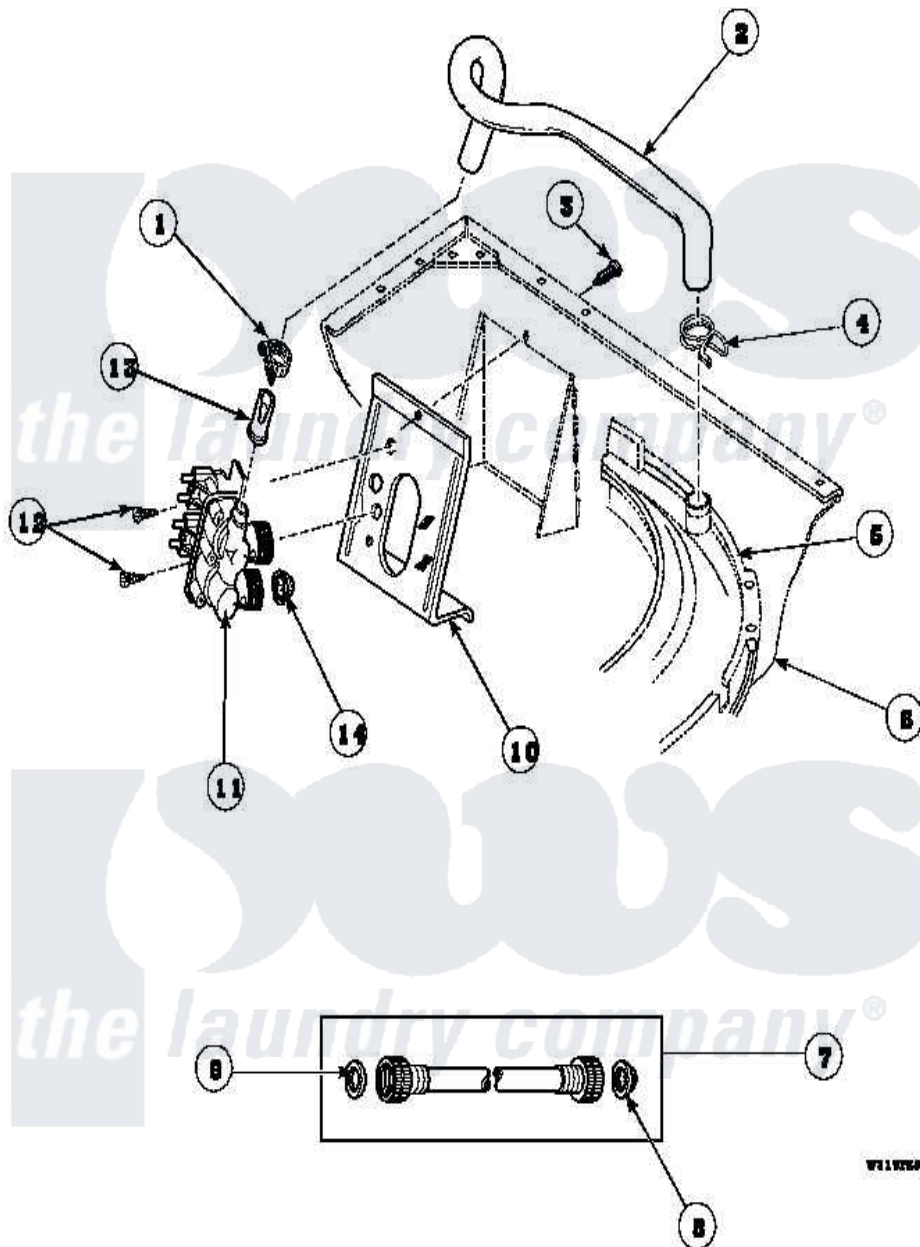

**Amana LW6143LM (BOM: PLW6143LMA) 10 - INLET/FILL HOSE/MIXING VLV & MTG BRKT**

Amana Residential Amana LW6143LM (BOM: PLW6143LMA) Washer Parts Parts Diagram 10 - INLET/FILL HOSE/MIXING VLV & MTG BRKT  
 Click on the part number to view part

Item	Original Part Number	Replaced By	Status	Part Description
1	36801	<a href="#">596669</a>		Clamp, Manifold
2	35874	<a href="#">38155</a>		Hose, Mix Valve To TU
3	33562	<a href="#">27001200</a>		Screw
4	<a href="#">29210</a>			Hose Clamp
5	<a href="#">36025P</a>			Assembly, Tub Coverand Gasket
6	34475_P		Not Available	CABINET
7	20617		Not Available	HOSE, INLET (8 FT)
"	28330P	<a href="#">202860</a>		Inlet Hose Assembly
"	20618	<a href="#">21001467</a>		Hose- 10'
8	28605	<a href="#">22002960</a>		Strainer, Washer Inlet
9	20290	<a href="#">Y013783</a>		Washer, Inlet Hose
10	34972	<a href="#">39407</a>		Bracket, Valve
11	34963	<a href="#">34963P</a>		Valve Mixing Package
12	501086	<a href="#">00767</a>		Screw, 8A X 3/8 HeX Washer

12	301000	<a href="#">30107</a>	Head Tapping
13	34500	<a href="#">22001900</a>	Preventer, Back Flow
14	24122	<a href="#">22002960</a>	Strainer, Washer Inlet