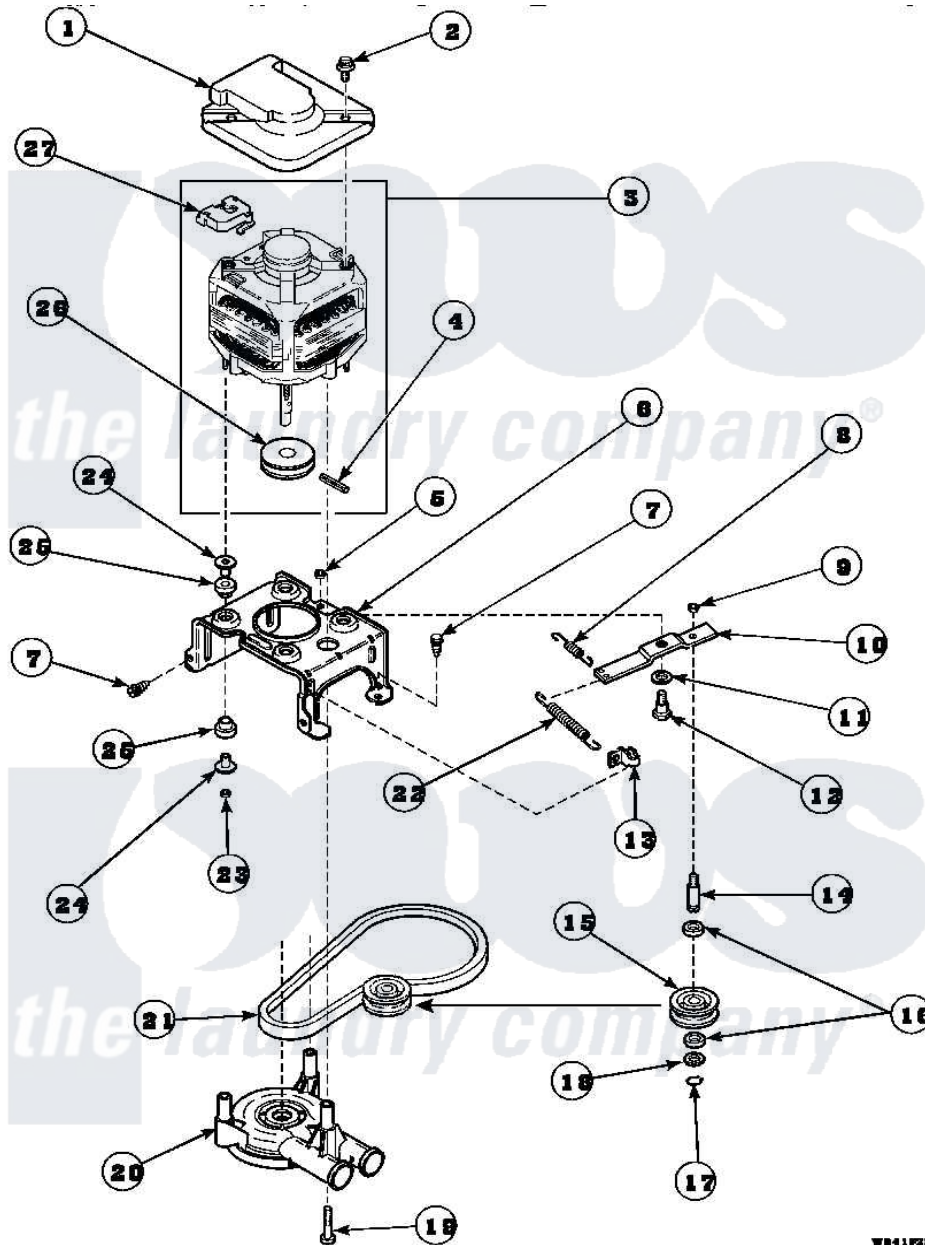

Amana LW6143LM (BOM: PLW6143LMA) 12 - MOTOR, MTG BRKT, BELT, PUMP & IDLER ASSY

WB11P20A

Amana Residential Amana LW6143LM (BOM: PLW6143LMA) Washer Parts Diagram 12 - MOTOR, MTG BRKT, BELT, PUMP & IDLER ASSY
 Click on the part number to view part

Item	Original Part Number	Replaced By	Status	Part Description
1	34754	40112301		Shield, Motor
2	36639	4312464		Screw
3	34571P	27001215		Motor W/Pulley
4	23750			Pin, Roll
5	52566	27001225		Nut, Jam Mid Lock 1/4-20
6	34890		Not Available	BRACKET,MOTOR MOUNT
"	37415P			Kit, Motor Brkt
"	37415	37415P		Kit, Motor Brkt
7	Y31645	27001200		Screw
8	30620		Not Available	SPRING,IDLER LEVER HEL
9	28803	2221070		Clamp, Nylon
10	31054	40041002		Lever, Idler
"	37443	40041002		Lever, Idler
11	81392	40054701		Washer
12	27229	40038901		Screw, 1/4-20

13	28849		Clip, Spring
14	28802		Shaft, Idler
15	28800	Not Available	WHEEL, IDLER
16	Y29443		Washer, Felt
17	23748		Ring, Retaining
18	52549		Washer, 501 ID X3/4 Odx
19	Y34565	40063701	Screw, 10-16 x 1.75
20	36863P	27001233	Pump
21	28808		Belt, Agitate And Spin
22	37366		Spring, Idler
"	37606		Spring, Idler Lever
23	35423	3400029	Nut, Adapter Plate
24	34791		Post, Mount-Motor
25	34788		Mount, Motor
26	27171	Not Available	PULLEY, MOTOR
27	35632	Not Available	SWITCH, MOTOR