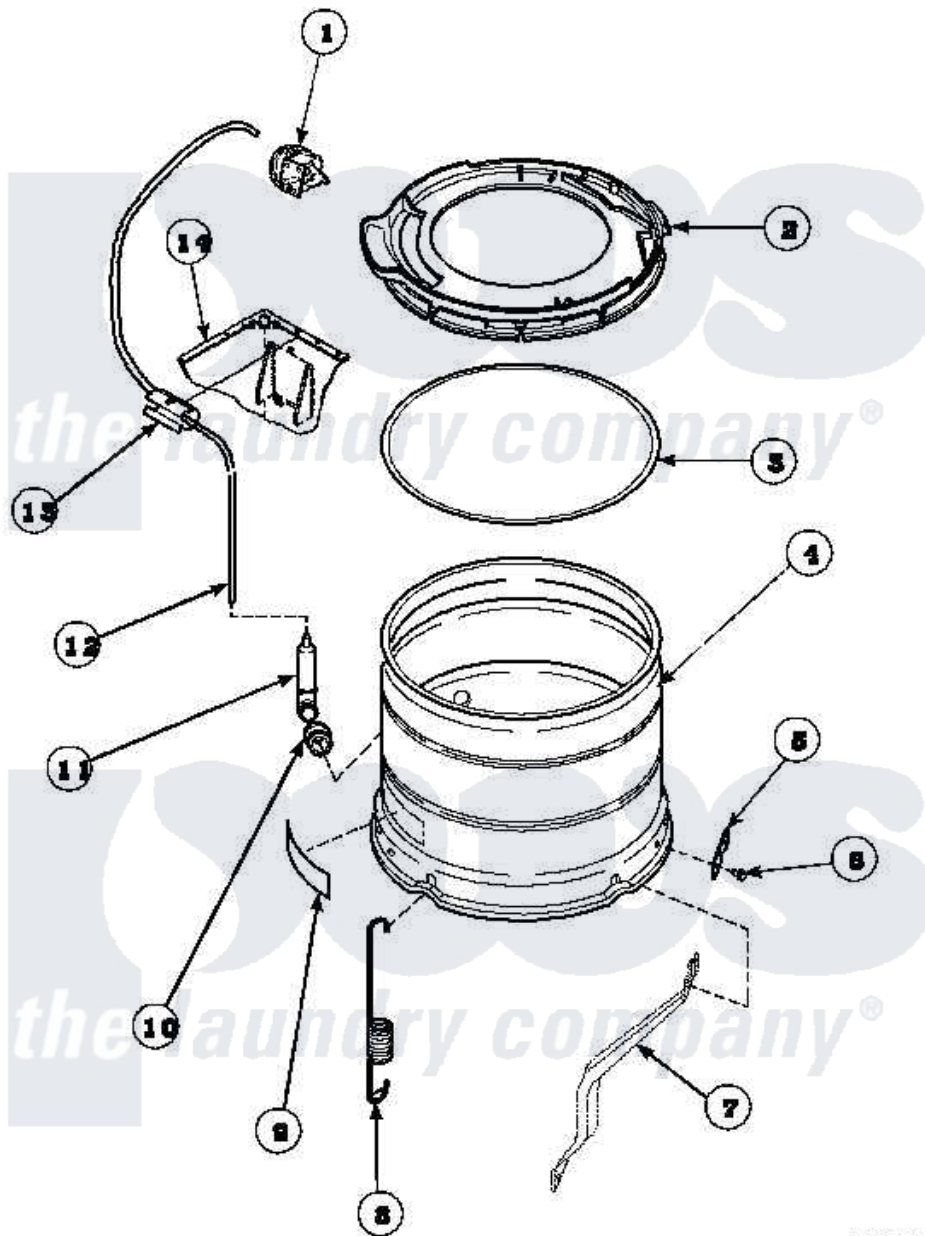

Amana LW6143LM (BOM: PLW6143LMA) 13 - OUTER TUB, COVER AND PRESSURE HOSE

Amana Residential Amana LW6143LM (BOM: PLW6143LMA) Washer Parts Parts Diagram 13 - OUTER TUB, COVER AND PRESSURE HOSE

Click on the part number to view part

Item	Original Part Number	Replaced By	Status	Part Description
1	36045	40055101		Switch, Pressure
2	36025P			Assembly, Tub Cover and Gasket
3	32857			Gasket, Tub Cover Small
4	34438P			Assembly, Outer Tub
5	27926			Plate, Leg .063
6	35369	40128701		Screw, 5/16-18 X .50
7	34471		Not Available	LEG,SUPPORT
8	35947		Not Available	SPRING,TUB -SHORT
9	500049		Not Available	STICKER
10	29175	40037801		Grommet
11	30907	40008501		Assembly, Pressure Bulb
12	29213	39125		Tubing 31
13	36985		Not Available	CLIP, HOSE
14	34475_P		Not Available	CABINET