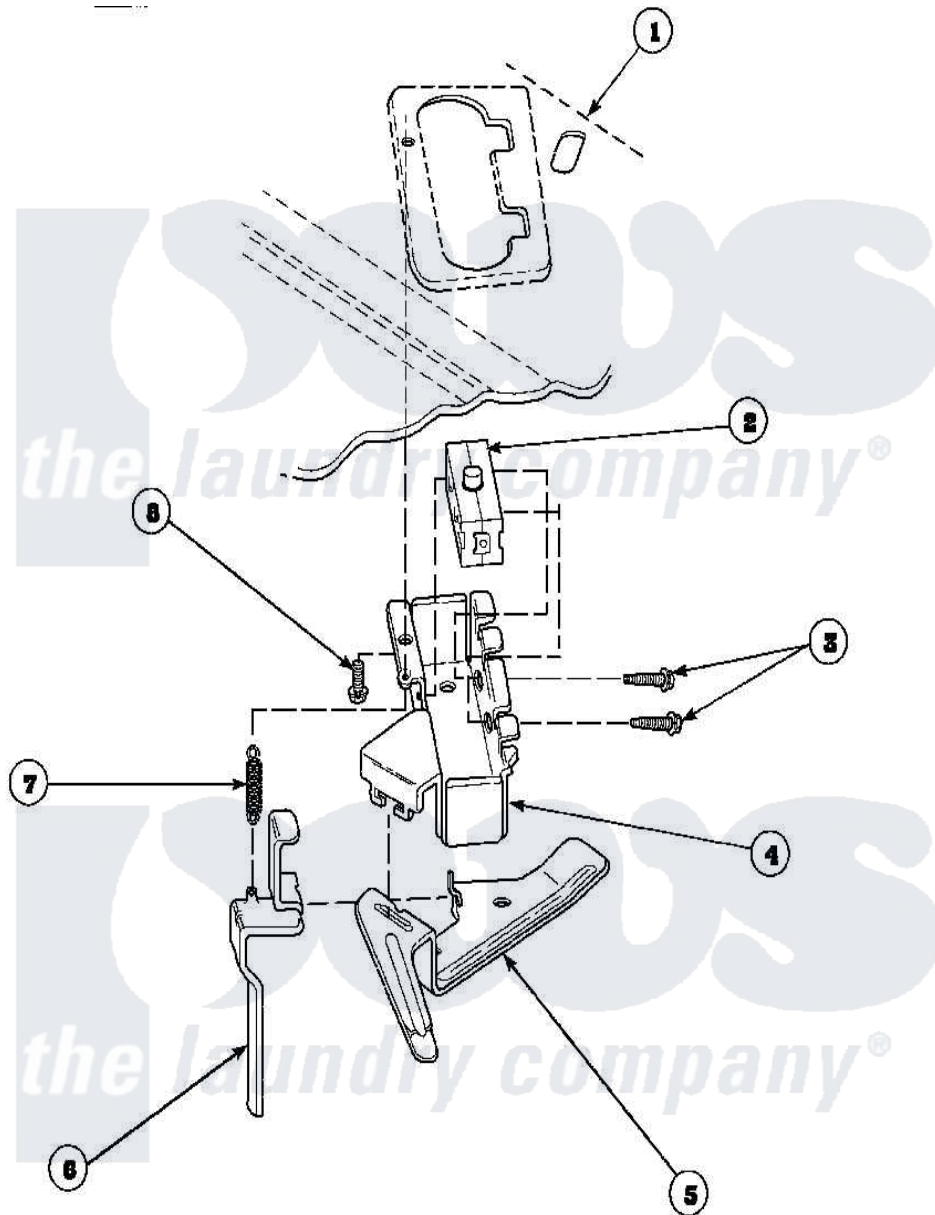

# Amana LW6143LM (BOM: PLW6143LMA) 14 - OUT-OF-BALANCE SWITCH

W240223A

Amana Residential Amana LW6143LM (BOM: PLW6143LMA) Washer Parts Parts Diagram 14 - OUT-OF-BALANCE SWITCH

[Click on the part number to view part](#)

Item	Original Part Number	Replaced By	Status	Part Description
1	34902_P		Not Available	CABINET TOP
2	33445	<a href="#">27001095</a>		Switch, Lid
3	<a href="#">36510</a>			Screw
4	<a href="#">36497P</a>			Kit, Switch Holder
5	<a href="#">33441</a>			Arm, Actuator
6	<a href="#">33442</a>			Lever, Unbalanced Load
7	<a href="#">33443</a>			Spring
8	23962	<a href="#">W10116760</a>		Screw