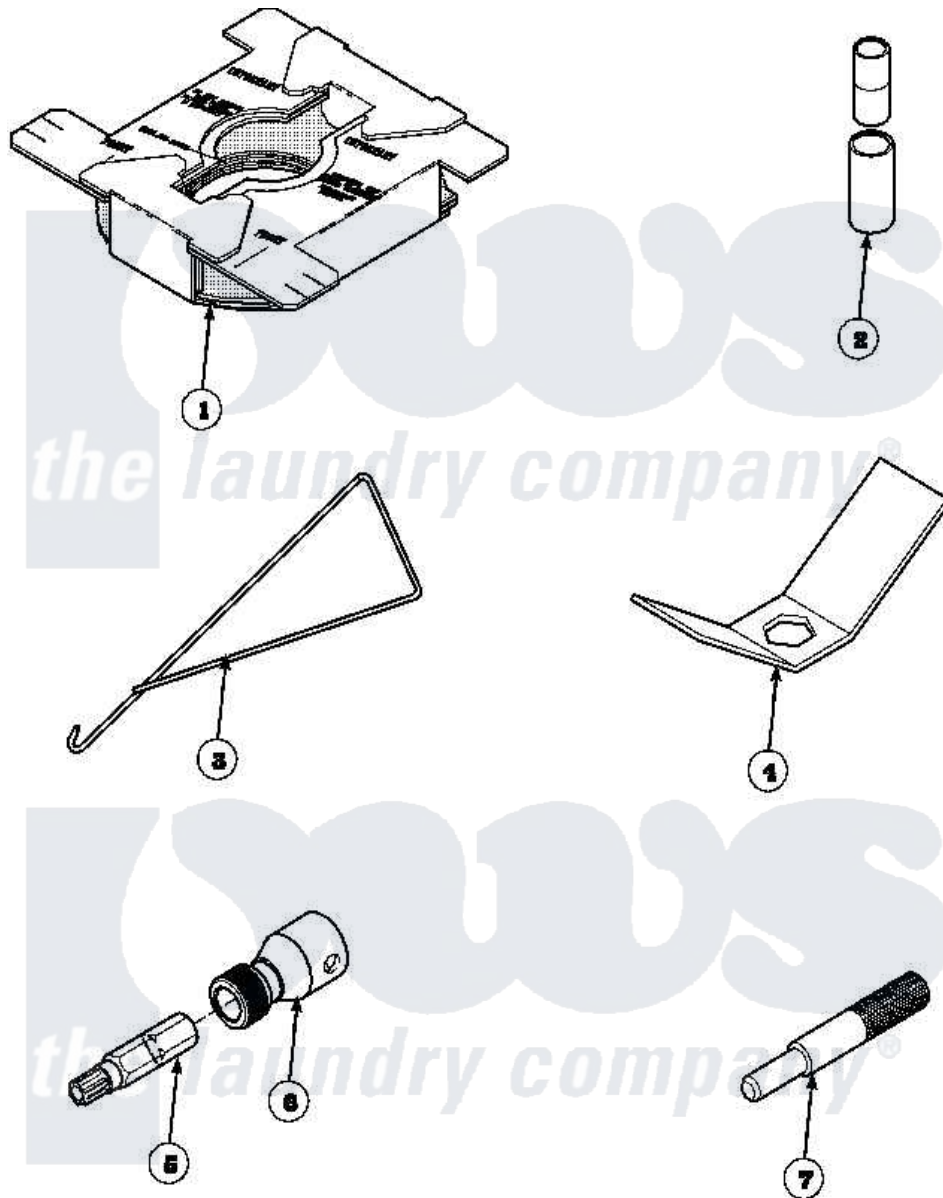

# Amana LW6143LM (BOM: PLW6143LMA) 16 - SPECIAL TOOLS

Amana Residential Amana LW6143LM (BOM: PLW6143LMA) Washer Parts Parts Diagram 16 - SPECIAL TOOLS  
 Click on the part number to view part

W1030588

Item	Original Part Number	Replaced By	Status	Part Description
1	36926		Not Available	BRACE, SHIPPING
2	<a href="#">242P4</a>			Installer, Spring
3	289P4	<a href="#">321P4</a>		Hook, Spring
4	237P4	<a href="#">306P4</a>		Hex Wrench
5	<a href="#">282P4</a>			T25 Tamper Resistant Bit
6	<a href="#">24161</a>			Torx Bit Holder
7	305P4		Not Available	TOOL, TRANSMISSION PI
NI	555P3	<a href="#">725P3</a>		Kit