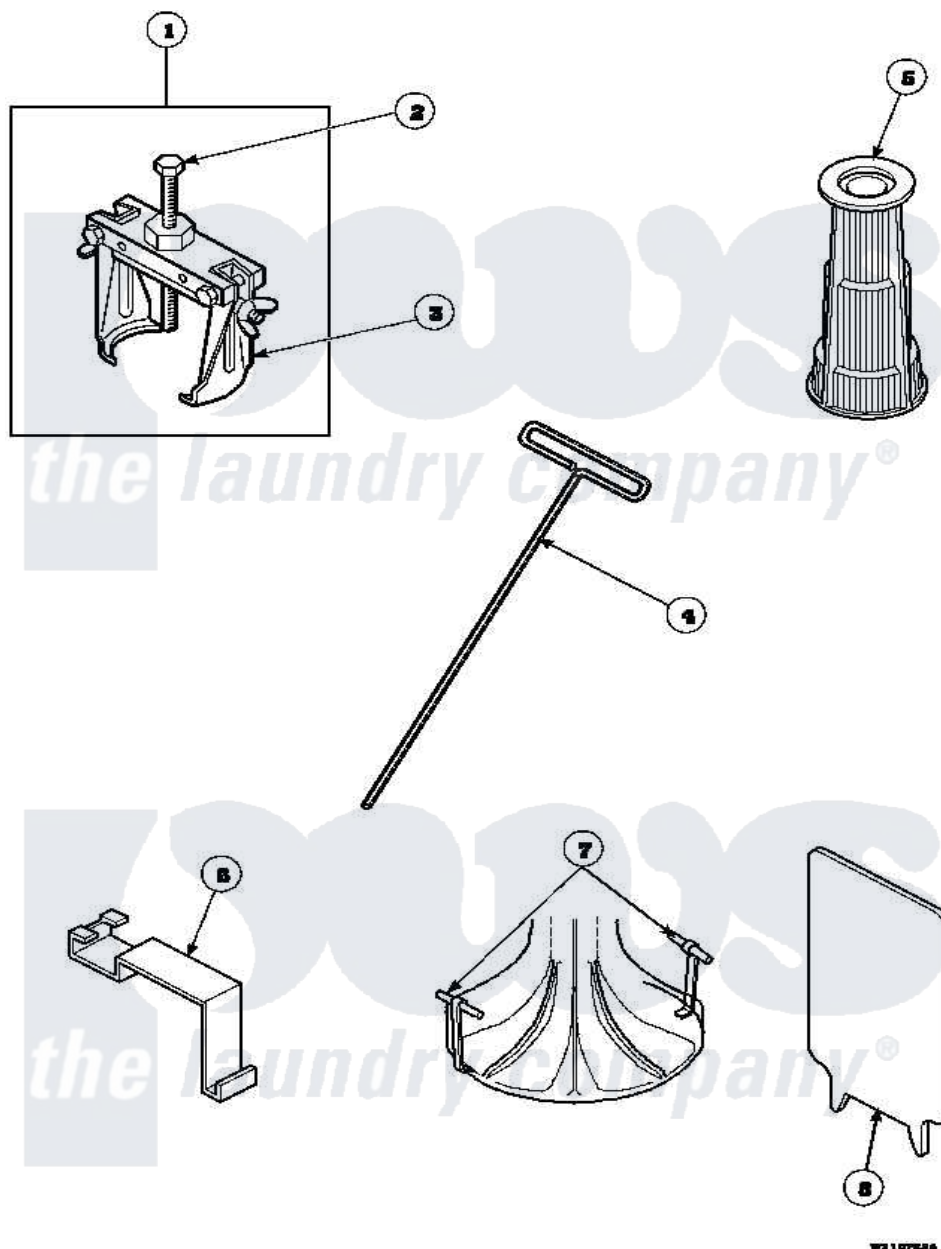

Amana LW6143LM (BOM: PLW6143LMA) 17 - SPECIAL TOOLS

Amana Residential Amana LW6143LM (BOM: PLW6143LMA) Washer Parts Parts Diagram 17 - SPECIAL TOOLS

Click on the part number to view part

Item	Original Part Number	Replaced By	Status	Part Description
1	294P4			Bell Tool
2	294P4B			Drive Bell Bolt
3	294P4A			Jaw, Drive Bell Tool
4	291P4		Not Available	WRENCH, T - ALLEN
5	293P4			Seal Tool
6	273P4			Tub Cover Gasket Tool
7	254P4P			Agitator Hooks
8	272P4			Tool, Lid Switch Instal
NI	555P3	725P3		Kit