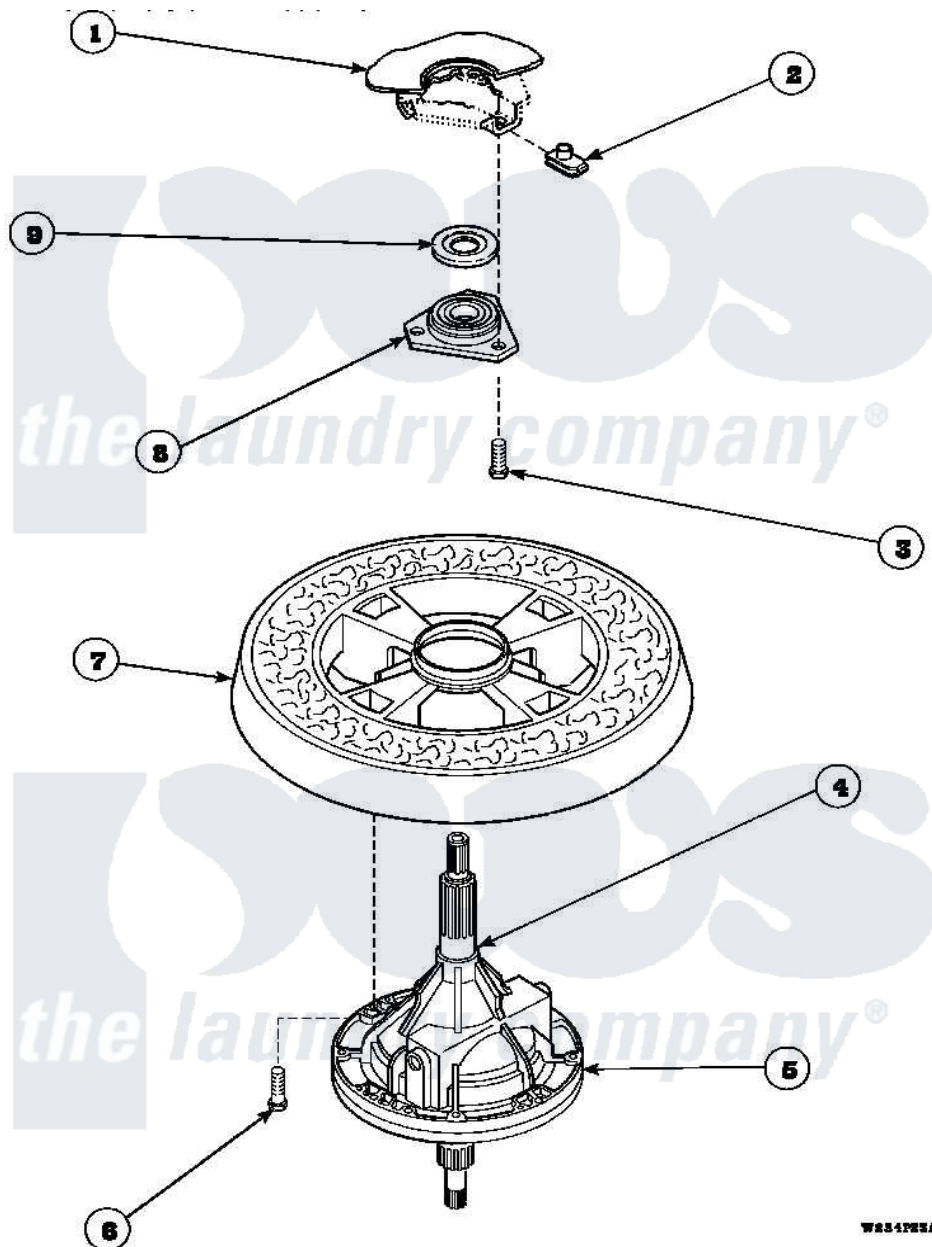

Amana LW6143LM (BOM: PLW6143LMA) 19 - TRANSMISSION ASSY AND BALANCING RING

Amana Residential Amana LW6143LM (BOM: PLW6143LMA) Washer Parts Parts Diagram 19 - TRANSMISSION ASSY AND BALANCING RING

[Click on the part number to view part](#)

Item	Original Part Number	Replaced By	Status	Part Description
1	34438P			Assembly, Outer Tub
2	27222			Nut, Retainer 5/16-18
3	36991	3400500		Bolt, 3405245 5/16-18 X 3/4
4	27604P			Never-Seeze 1 Oz Tube
5	34526P			Assembly, Transmission
6	37047		Not Available	SCREW, CAP
7	34731		Not Available	ASSY,BALANCE RING-COMPL
8	27182	40004201P		Main Bearing Assembly
9	27187			Flinger