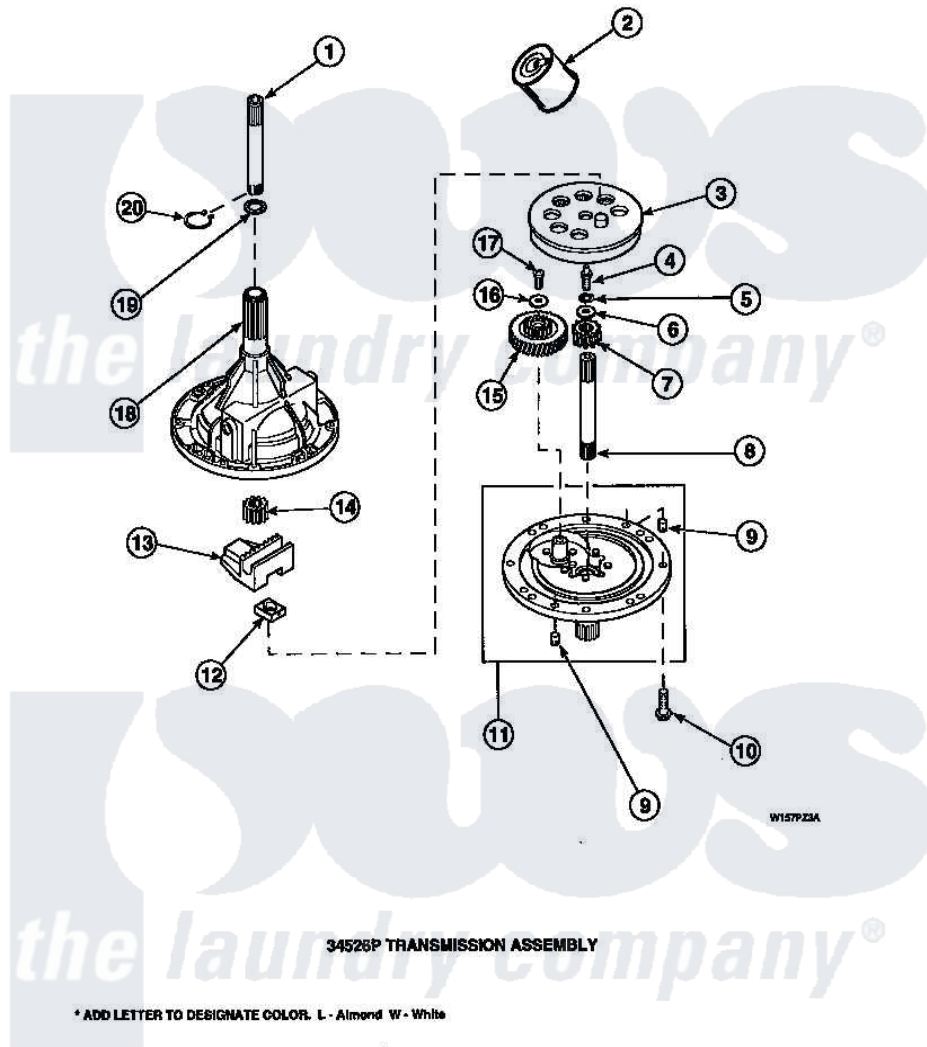

Amana LW6143WM (BOM: PLW6143WM A) 01 - 34526P TRANSMISSION ASSY

Amana Residential Amana LW6143WM (BOM: PLW6143WM A) Washer Parts Parts Diagram 01 - 34526P TRANSMISSION ASSY

Click on the part number to view part

Item	Original Part Number	Replaced By	Status	Part Description
1	Y36570			Shaft, Output
2	27243P			Oil, CW Transmission F-
3	26577			Assembly, Gear And Stud
4	27030		Not Available	SCREW, 1/4-20 SPECIAL
5	21456			Lockwasher, 1/4 Intshkp
6	26509	40041501		Washer
7	36562			Pinion, Drive
8	34853			Shaft, Input
9	27172			Pin, Dowel
10	32814		Not Available	SCREW, 1/4-20X7/8 SERRA
11	38290			Assembly, Cover
12	26493			Slide
13	Y31526			Rack
14	27003			Pinion, Agitator
15	29161			Gear, Reduction

16	29260	Not Available	WASHER
17	29273		Screw, 1/4-20 X 3/8
18	33223	Not Available	ASSY, TRANSMISSION CASE
19	35092		Washer, 3628id X 1.00 X .056
20	27197		Ring, Retaining
NI	37577P	Not Available	SEALANT