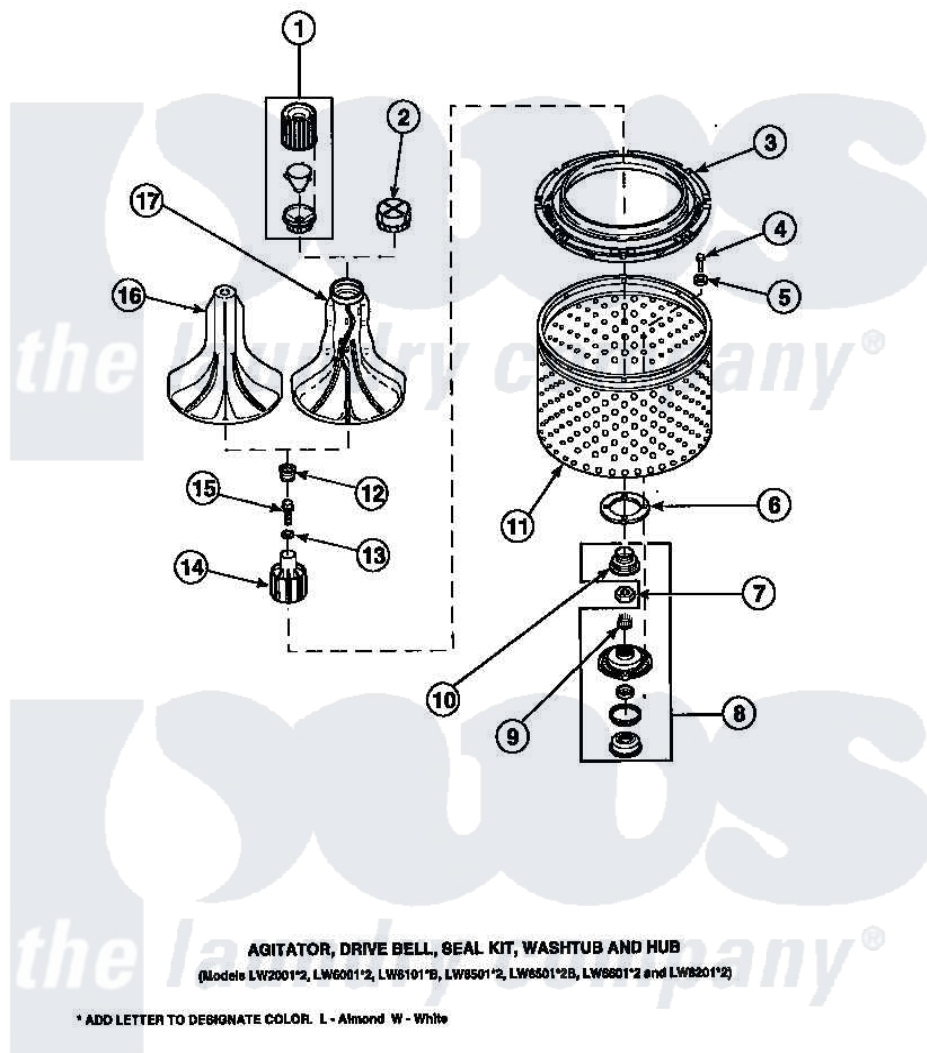

Amana LW6143WM (BOM: PLW6143WM A) 02 - AGITATOR/DRIVE BELL/SEAL KIT/TUB & HUB

Amana [Residential Amana LW6143WM \(BOM: PLW6143WM A\) Washer Parts](#) Parts Diagram 02 - AGITATOR/DRIVE BELL/SEAL KIT/TUB & HUB
 Click on the part number to view part

Item	Original Part Number	Replaced By	Status	Part Description
1	36542	40002101W		Assembly, Fabric Softner
2	36515			Cap, Agitator
3	35035			Guard, Clothes
4	27202	W10116787		Screw
5	28094			Gasket
7	Y29220	40016301		Nut, Lock
8	495P3	R9900552		Hub And Seal
9	29728	40008301		Insert, Spline
10	36425	40016101		Seal, Bell Drive
12	36511	40008401		Plug, Bell
13	36472			O-Ring
15	34288	40065102		Screw, Shoulder 1/4
16	33513			Agitator, Short-Coin
17	33174	40000501W		Agitator, Flex Vane