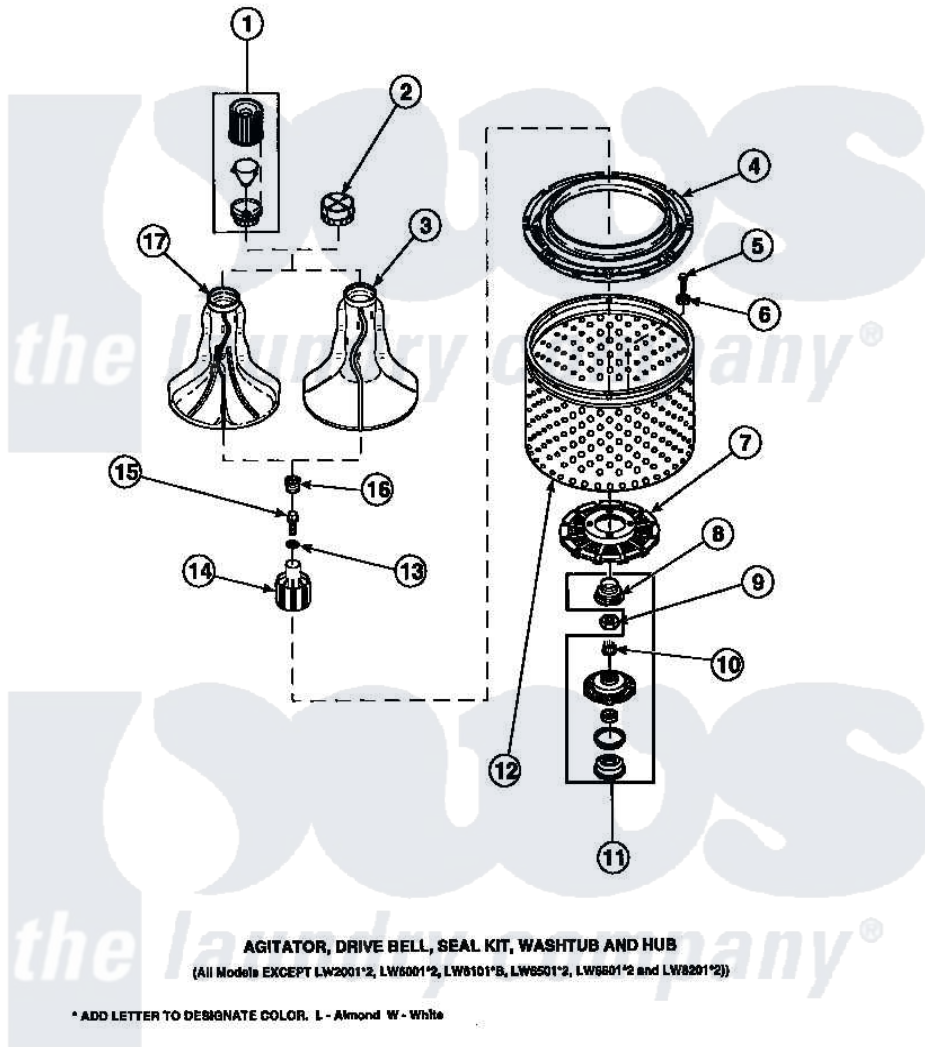

Amana LW6143WM (BOM: PLW6143WM A) 03 - AGITATOR/DRIVE BELL/SEAL KIT/TUB & HUB

Amana Residential Amana LW6143WM (BOM: PLW6143WM A) Washer Parts Parts Diagram 03 - AGITATOR/DRIVE BELL/SEAL KIT/TUB & HUB
 Click on the part number to view part

Item	Original Part Number	Replaced By	Status	Part Description
1	36542	40002101W		Assembly, Fabric Softner
2	36515			Cap, Agitator
3	36507	40000501W		Agitator, Flex Vane
4	35035			Guard, Clothes
5	27202	W10116787		Screw
6	28094			Gasket
7	32998	39371		Filter Lin
8	36425	40016101		Seal, Bell Drive
9	Y29220	40016301		Nut, Lock
10	29728	40008301		Insert, Spline
11	495P3	R9900552		Hub And Seal
12	33501P	R9900144		Kit- Wash
13	36472			O-Ring
14	36443P	R9900189		Kit, Drive Bell And Seal
15	34288	40065102		Screw, Shoulder 1/4