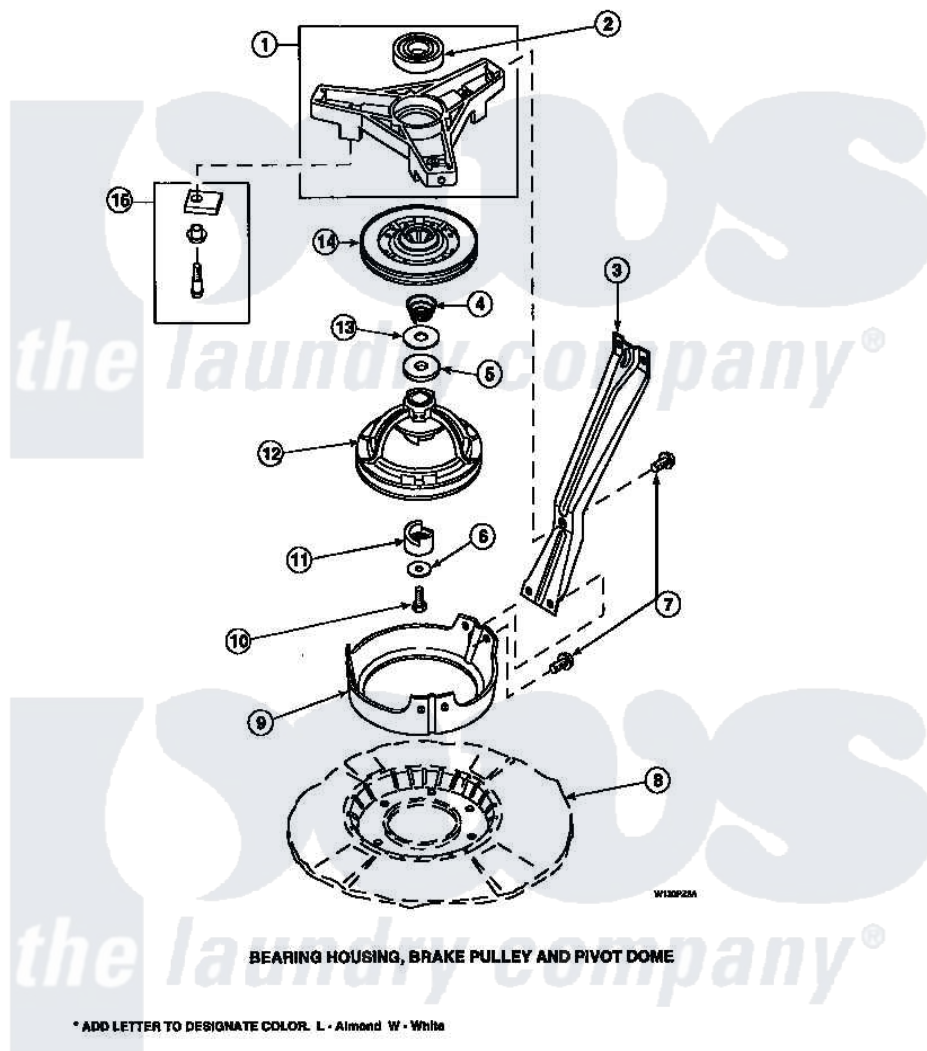

Amana LW6143WM (BOM: PLW6143WM A) 04 - BRG HSG/BRAKE PULLEY & PIVOT DOME

Amana Residential Amana LW6143WM (BOM: PLW6143WM A) Washer Parts Parts Diagram 04 - BRG HSG/BRAKE PULLEY & PIVOT DOME
Click on the part number to view part

Item	Original Part Number	Replaced By	Status	Part Description
1	35746			AssemblY, Bearing Housing-L
2	28944R	40004001		Bearing, Main
3	34471		Not Available	LEG,SUPPORT
4	33435			Spring, Conical
5	27015	40063201		Washer, Flat
6	26509	40041501		Washer
7	35369	40128701		Screw, 5/16-18 X .50
8	36599P			Assembly Nut/ Leg Base
"	34434P			Assembly Nut/Leg Base
9	34470			Dome, Pivot
10	27220	40063401		Screw, 1/4-20 x 5/8 Hex
11	27018			Helix
12	34923			Assembly, Pulley-Spin And Agitate
"	34924			Assembly, Pulley-Spin And

	94921		Agitate
13	35535	40065701	Washer, 2 Odx.63 ID
14	31961P	R9900474	Brake Assembly
15	548P3	R9900543	Pad-Brake