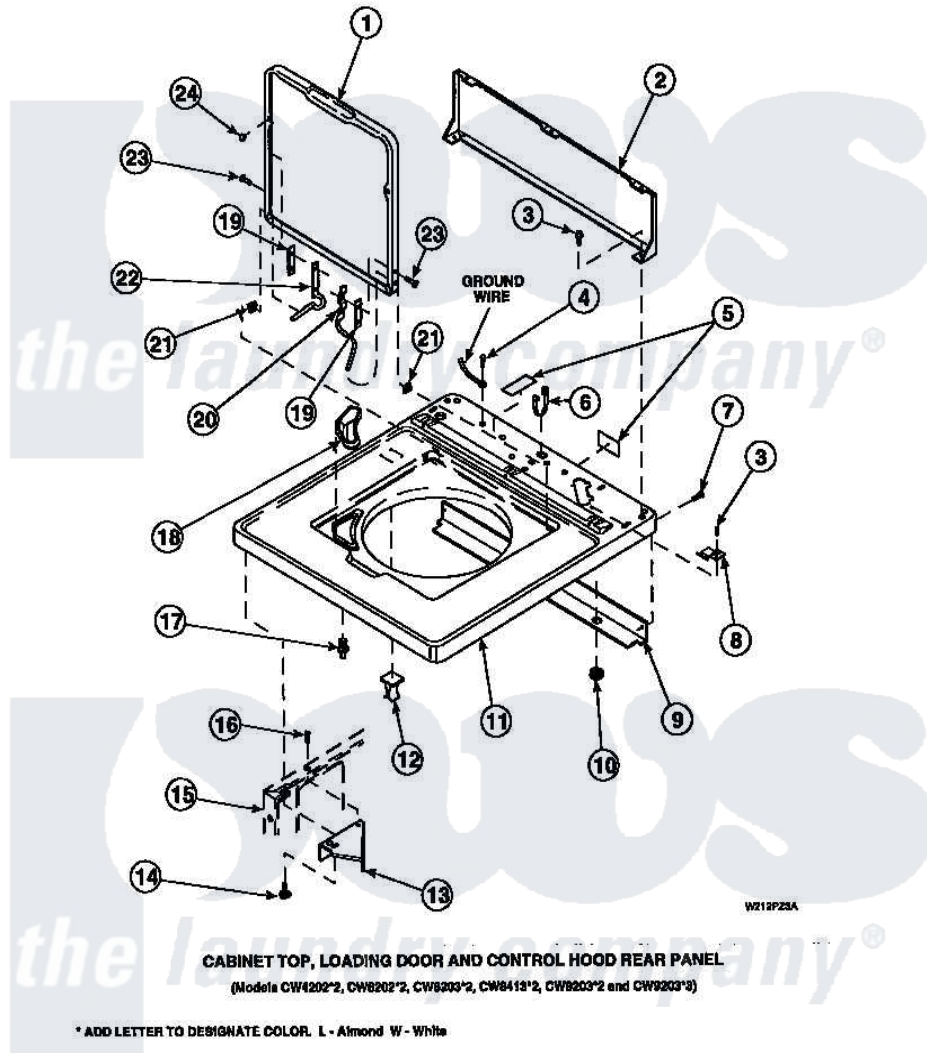

**Amana LW6143WM (BOM: PLW6143WM A) 05 - CAB TOP/LOADING DR & CTRL HOOD REAR PAN**

Amana Residential Amana LW6143WM (BOM: PLW6143WM A) Washer Parts Parts Diagram 05 - CAB TOP/LOADING DR & CTRL HOOD REAR PAN  
 Click on the part number to view part

Item	Original Part Number	Replaced By	Status	Part Description
2	34903		Not Available	PANEL, BACK HOOD (USE 37782)
3	23962	<a href="#">W10116760</a>		Screw
4	<a href="#">52909</a>			Screw, 10B-16 X 1/2 HeX
6	21903	<a href="#">211881</a>		Grommet, Cord Part Not Used-Gas Models Only
7	27196	<a href="#">27001200</a>		Screw
8	35887	<a href="#">40063901</a>		Clip, Hold Down
11	34902P		Not Available	TOP
12	36519		Not Available	CLIP
13	<a href="#">36034</a>			Bracket, Director-Module
14	Y31644	<a href="#">27001200</a>		Screw
15	34475P		Not Available	CABINET
16	36035		Not Available	SCREW,8-18X3/8 PHIL FLT HD
17	<a href="#">56534</a>			Barrel, Support