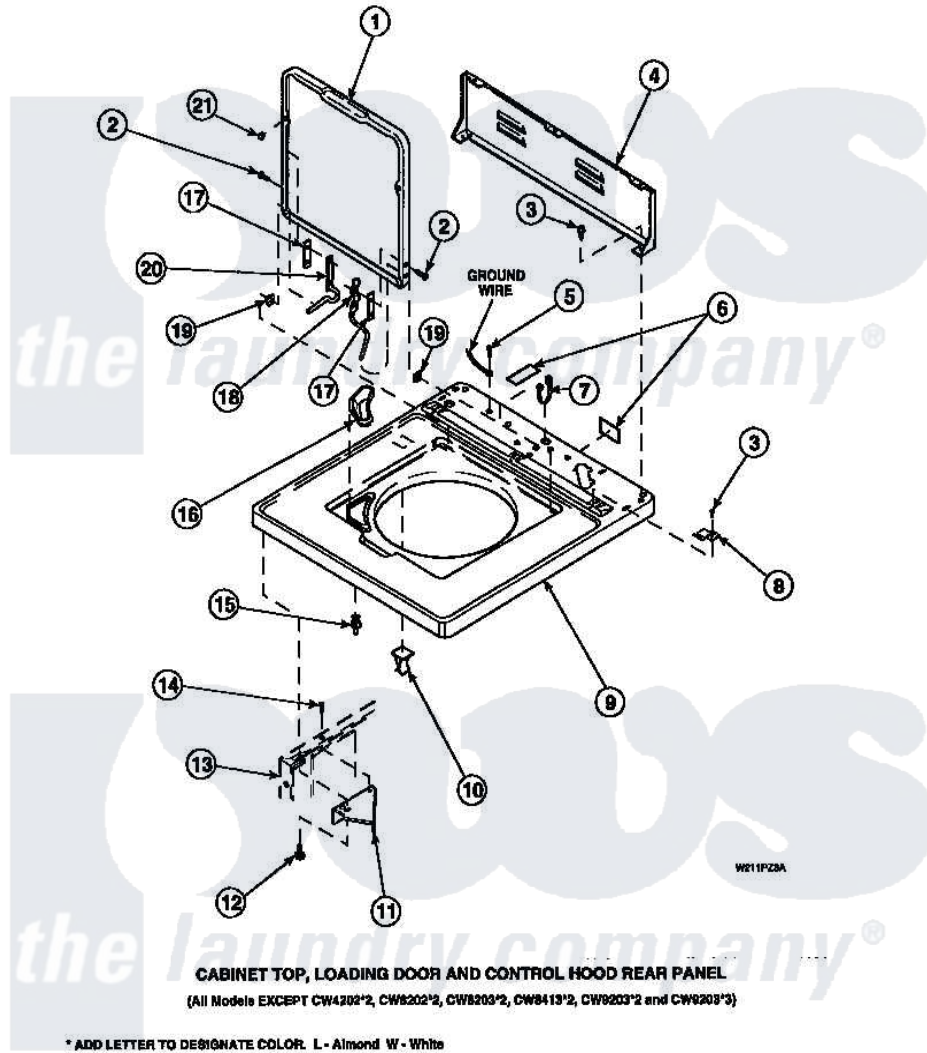

Amana LW6143WM (BOM: PLW6143WM A) 06 - CAB TOP/LOADING DR & CTRL HOOD REAR PAN

Amana Residential Amana LW6143WM (BOM: PLW6143WM A) Washer Parts Parts Diagram 06 - CAB TOP/LOADING DR & CTRL HOOD REAR PAN
 Click on the part number to view part

Item	Original Part Number	Replaced By	Status	Part Description
1	33541P		Not Available	LID
2	34337	W10119828		Screw, Lid Hinge Mounting
3	23962	W10116760		Screw
4	34903		Not Available	PANEL, BACK HOOD (USE 37782)
5	52909			Screw, 10B-16 X 1/2 HeX
6	24903		Not Available	STICKER,DISCONNECT POW
7	21903	211881		Grommet, Cord Part Not Used-Gas Models Only
8	35887	40063901		Clip, Hold Down
9	34902P		Not Available	TOP
10	36519		Not Available	CLIP
11	36034			Bracket, Director-Module
12	Y31644	27001200		Screw
13	34475P		Not Available	CABINET

14	36035	Not Available	SCREW,8-18X3/8 PHIL FLT HD
15	56534		Barrel, Support
16	34776	Not Available	DISPENSER,BLEACH
17	34338		Gasket, Hinge
18	36437		Hinge, Lid R
19	33446	40008201	Bushing, Hinge
20	36513		Hinge, Left
21	21685	40038001	Bumper
NI	26594P		Grease, Silicone - 2 Oz Tube