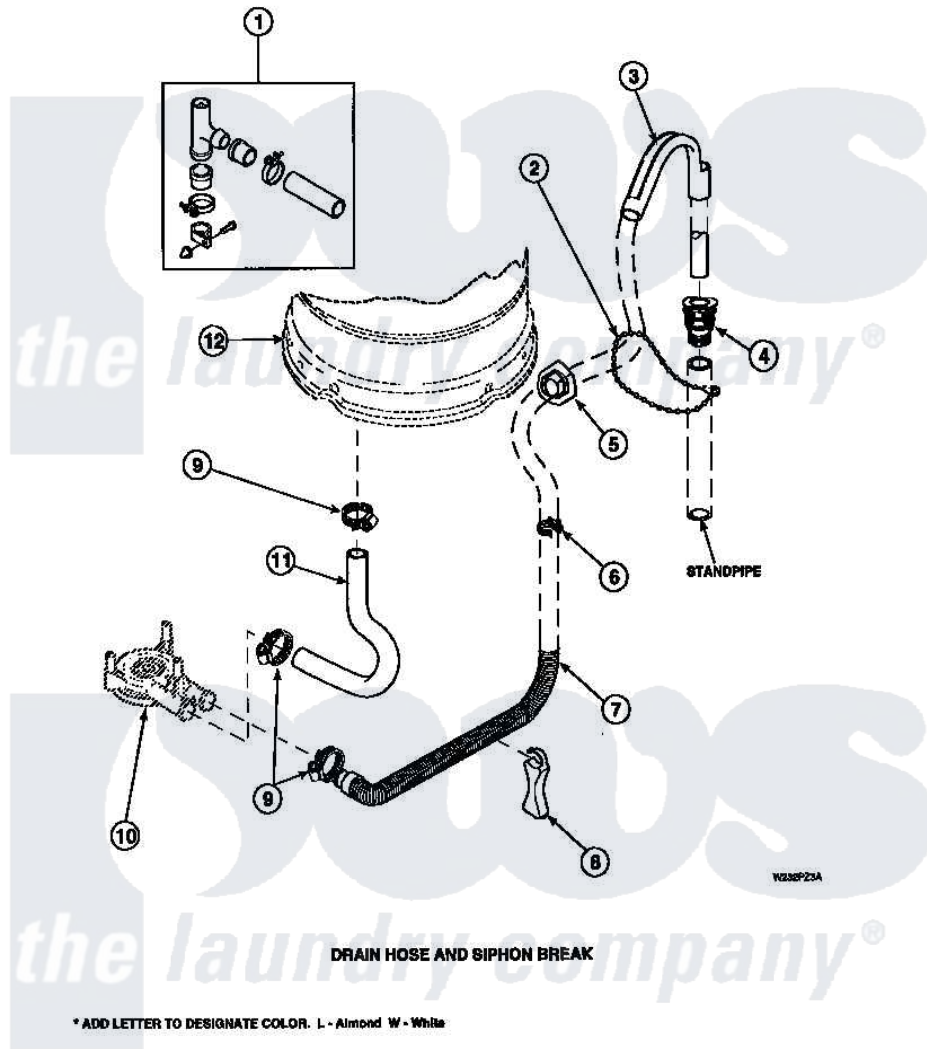

Amana LW6143WM (BOM: PLW6143WM A) 07 - DRAIN HOSE AND SIPHON BREAK

Amana Residential Amana LW6143WM (BOM: PLW6143WM A) Washer Parts Parts Diagram 07 - DRAIN HOSE AND SIPHON BREAK
 Click on the part number to view part

Item	Original Part Number	Replaced By	Status	Part Description
1	562P3	76660		Break-Sphn
2	33489	8539404		Tie-Wire
3	33615	22003814		Retainer, Drain Hose
4	36878	40008101		Adapter, Standpipe
5	32219			Relief, Strain
6	36014			Clip, Retainer-Hose
7	37245	40053901		Hose, Drain
8	36522			Hose Support
"	35487			Support, Hose
9	36802	285655		Clamp, Hose
10	36863P	27001233		Pump
11	35753			Hose, Tub To Pump-Ddp
"	35752			Hose, Tub To Pump-Ddp
12	34438P			Assembly, Outer Tub
"	34439P			Outer Tub