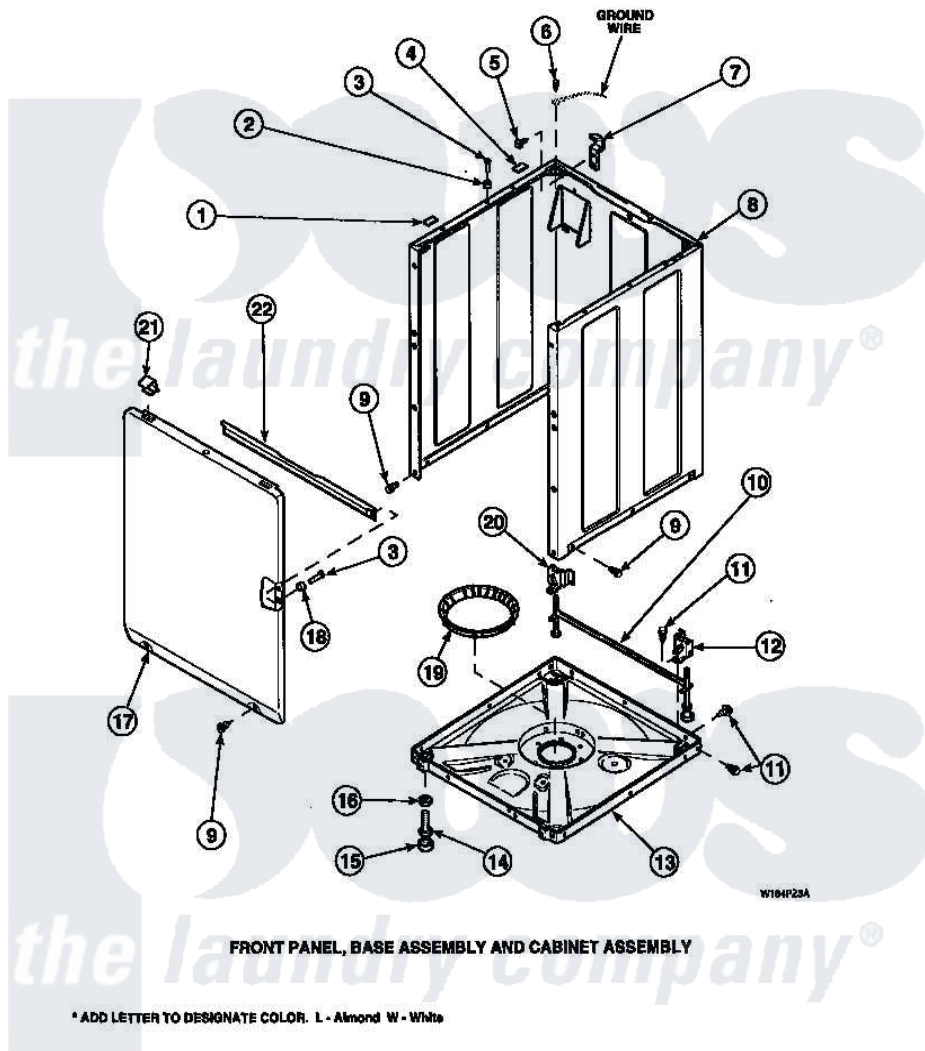

Amana LW6143WM (BOM: PLW6143WM A) 08 - FRONT PANEL, BASE ASSY AND CABINET ASSY

Amana [Residential Amana LW6143WM \(BOM: PLW6143WM A\) Washer Parts](#) Parts Diagram 08 - FRONT PANEL, BASE ASSY AND CABINET ASSY
 Click on the part number to view part

Item	Original Part Number	Replaced By	Status	Part Description
1	Y56128			Pad, Bumper
2	56079	505187		Locator, Panel
3	32671	Y014874		Screw, Idler Arm And Sleeve
4	36226			Pad, Bumper .25
5	34499		Not Available	SCREW, No.10B X 1/4 TAP IN HX
6	23962	W10116760		Screw
7	Y27103			Hinge, Hold-Down Lug
8	34475P		Not Available	CABINET
9	27196	27001200		Screw
10	34443			Assembly, Leg And Stabilizer
11	35148		Not Available	SCREW, 1/4-14 X 3/8 HX HD
12	36036		Not Available	BRACKET, SLL-RIGHT
13	36599P			Assembly Nut/ Leg Base
"	34434P			Assembly Nut/Leg Base

14	Y34319	22003428	Leg, Adjustable
15	34318	40016001	Foot, Rubber
16	Y21899	40038101	Nut, Leg
17	34656P	Not Available	NOT GOOD No. SEE NOTE PNL, FRONT
18	28102		Locator, Panel
19	36108	Not Available	SNUBBER PAD & ISOLATOR
20	36037		Bracket, SII-Left
21	35865		Clip, Hold-Down Front Panel
22	Y35097	Not Available	BRACE, FRT PNL