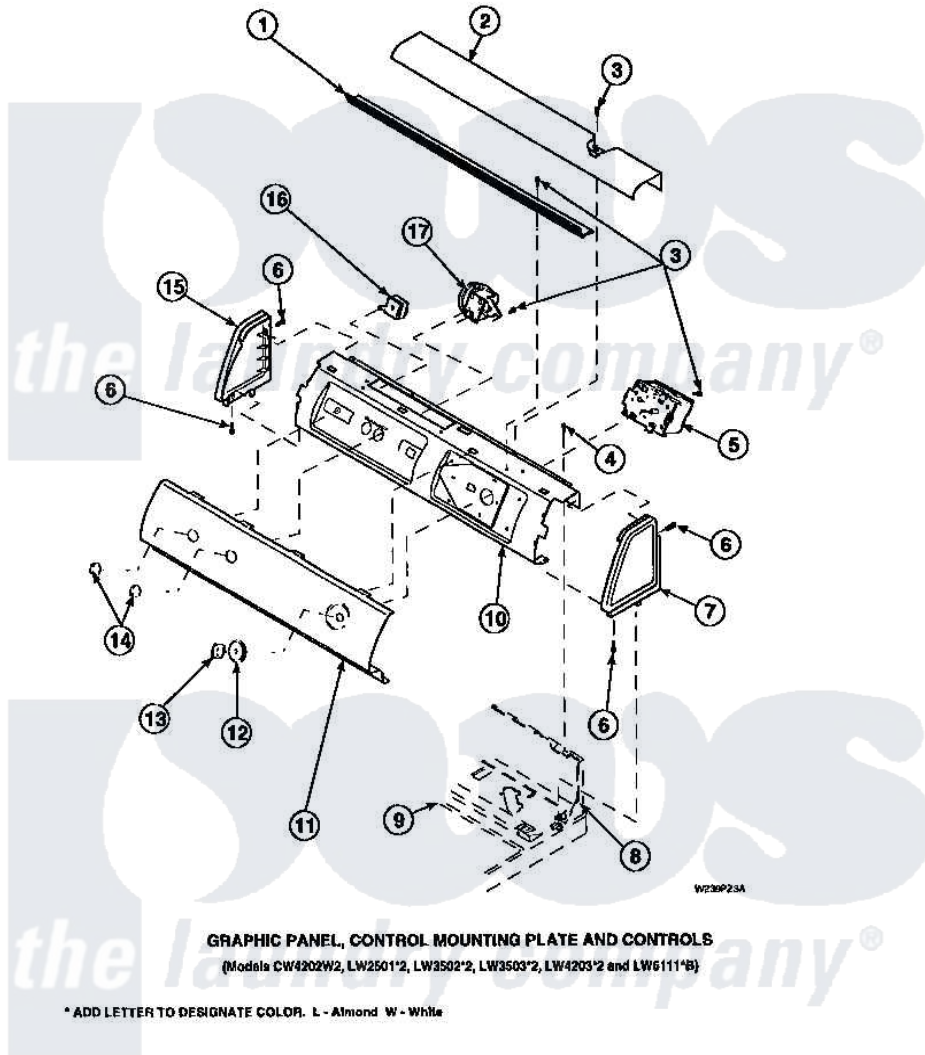

**Amana LW6143WM (BOM: PLW6143WM A) 09 - GRAPHIC PANEL, CTRL
MTG PLATE AND CTRLS**

Amana Residential Amana LW6143WM (BOM: PLW6143WM A) Washer Parts Diagram 09 - GRAPHIC PANEL, CTRL MTG PLATE AND CTRLS
Click on the part number to view part

Item	Original Part Number	Replaced By	Status	Part Description
1	Y34826		Not Available	DIFFUSER,LAMP-CLEAR
2	34823		Not Available	COVER, TOP
3	23962	W10116760		Screw
4	34904	489355		Screw, 8 X 1/2
6	501086	90767		Screw, 8A X 3/8 HeX Washer Head Tapping
7	34815		Not Available	PANEL, END R.H. (BLK)
8	34903		Not Available	PANEL, BACK HOOD (USE 37782)
9	34902P		Not Available	TOP
10	34821		Not Available	CONTROL MOUNTING PLATE
12	34848			Assembly, Timer Skirt
13	34844		Not Available	KNOB,TIMER
14	34847			Assembly, Knob-Rotary
15	34816			Panel, End