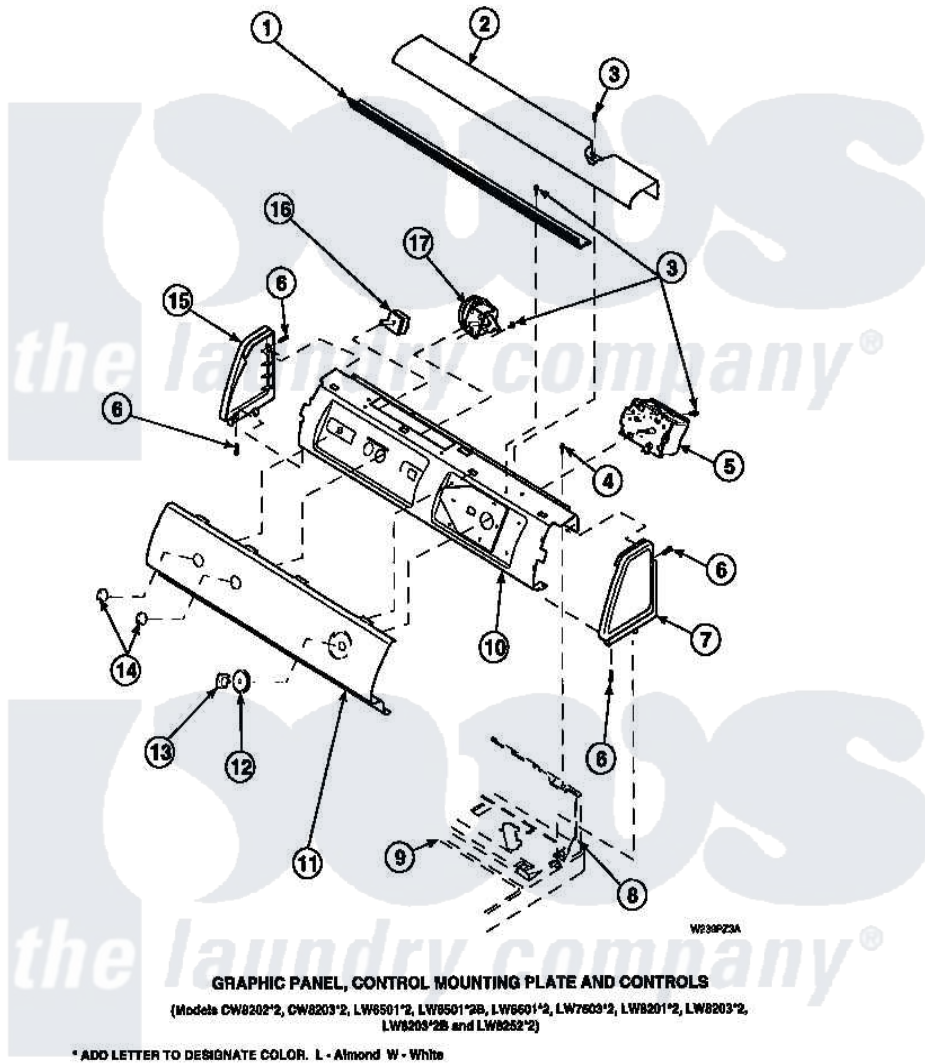

**Amana LW6143WM (BOM: PLW6143WM A) 10 - GRAPHIC PANEL, CTRL  
MTG PLATE AND CTRLS**

Amana Residential Amana LW6143WM (BOM: PLW6143WM A) Washer Parts Parts Diagram 10 - GRAPHIC PANEL, CTRL MTG PLATE AND CTRLS  
 Click on the part number to view part

Item	Original Part Number	Replaced By	Status	Part Description
1	Y34826		Not Available	DIFFUSER,LAMP-CLEAR
3	23962	<a href="#">W10116760</a>		Screw
4	34904	<a href="#">489355</a>		Screw, 8 X 1/2
5	31239	<a href="#">31239P</a>		Timer 3 Cycle Package
6	501086	<a href="#">90767</a>		Screw, 8A X 3/8 HeX Washer Head Tapping
8	34903		Not Available	PANEL, BACK HOOD (USE 37782)
9	34902P		Not Available	TOP
10	34821		Not Available	CONTROL MOUNTING PLATE
11	37681W		Not Available	PANEL, GRAPHICS (WHITE)
"	36613		Not Available	GRAPHIC PANEL
17	35010	<a href="#">39035</a>		Switch, Pressure-Var
"	36045	<a href="#">40055101</a>		Switch, Pressure