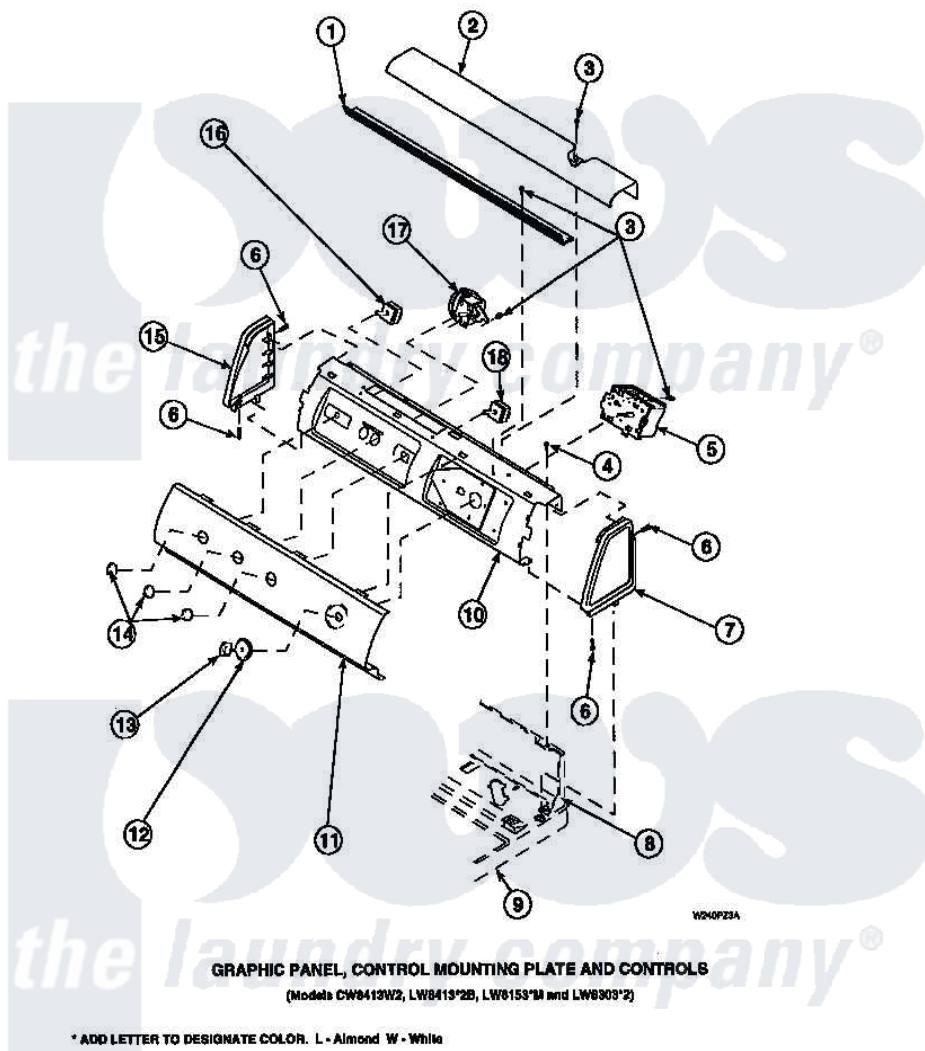

Amana LW6143WM (BOM: PLW6143WM A) 11 - GRAPHIC PANEL, CTRL MTG PLATE AND CTRLS

Amana Residential Amana LW6143WM (BOM: PLW6143WM A) Washer Parts Parts Diagram 11 - GRAPHIC PANEL, CTRL MTG PLATE AND CTRLS
 Click on the part number to view part

Item	Original Part Number	Replaced By	Status	Part Description
1	Y34826		Not Available	DIFFUSER,LAMP-CLEAR
3	23962	W10116760		Screw
4	34904	489355		Screw, 8 X 1/2
5	36607			Timer, 4 Cycle
6	501086	90767		Screw, 8A X 3/8 HeX Washer Head Tapping
8	34903		Not Available	PANEL, BACK HOOD (USE 37782)
9	34902P		Not Available	TOP
10	34821		Not Available	CONTROL MOUNTING PLATE
11	36611		Not Available	PANEL, GRAPHICS
16	36335	40046601		Switch, Temperature Select
17	36045	40055101		Switch, Pressure
18	35118	40039501		Switch, Speed