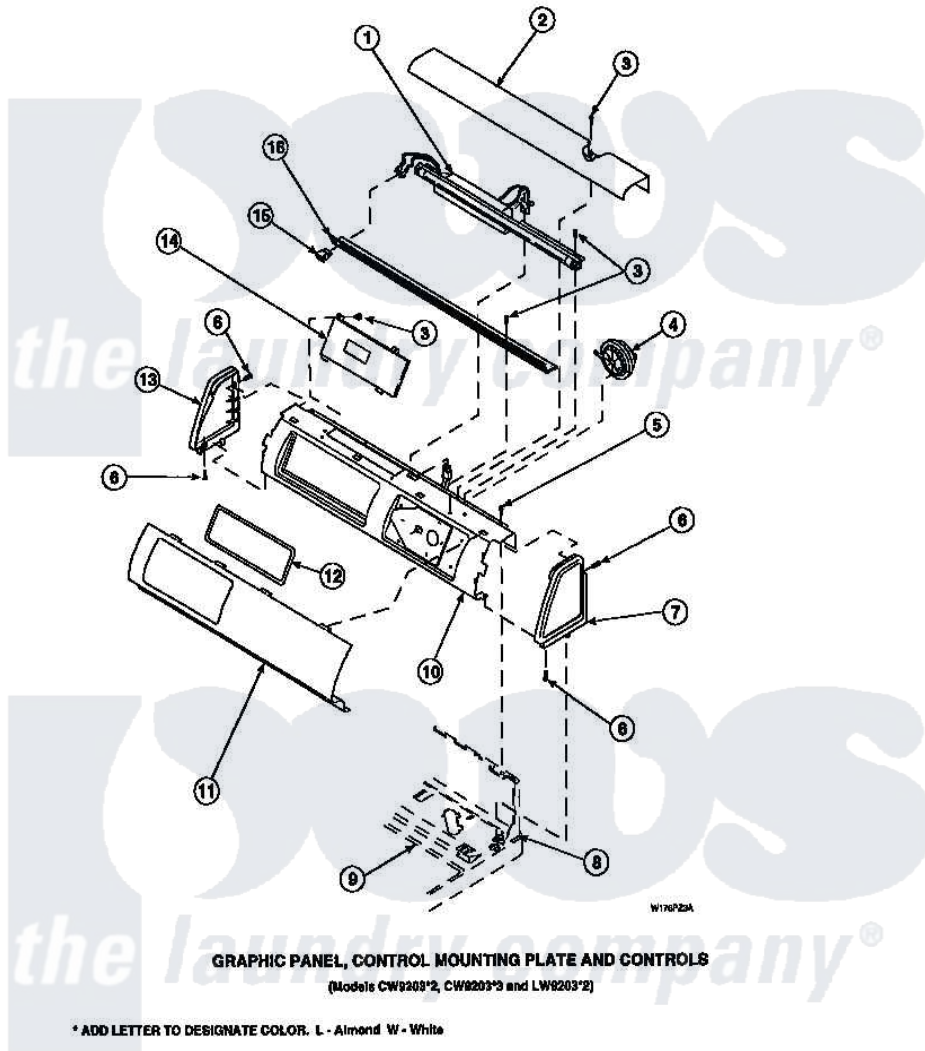

**Amana LW6143WM (BOM: PLW6143WM A) 12 - GRAPHIC PANEL, CTRL
MTG PLATE AND CTRLS**

Amana Residential Amana LW6143WM (BOM: PLW6143WM A) Washer Parts Parts Diagram 12 - GRAPHIC PANEL, CTRL MTG PLATE AND CTRLS
Click on the part number to view part

Item	Original Part Number	Replaced By	Status	Part Description
3	23962	W10116760		Screw
5	34904	489355		Screw, 8 X 1/2
6	501086	90767		Screw, 8A X 3/8 HeX Washer Head Tapping
8	34903		Not Available	PANEL, BACK HOOD (USE 37782)
9	34902P		Not Available	TOP