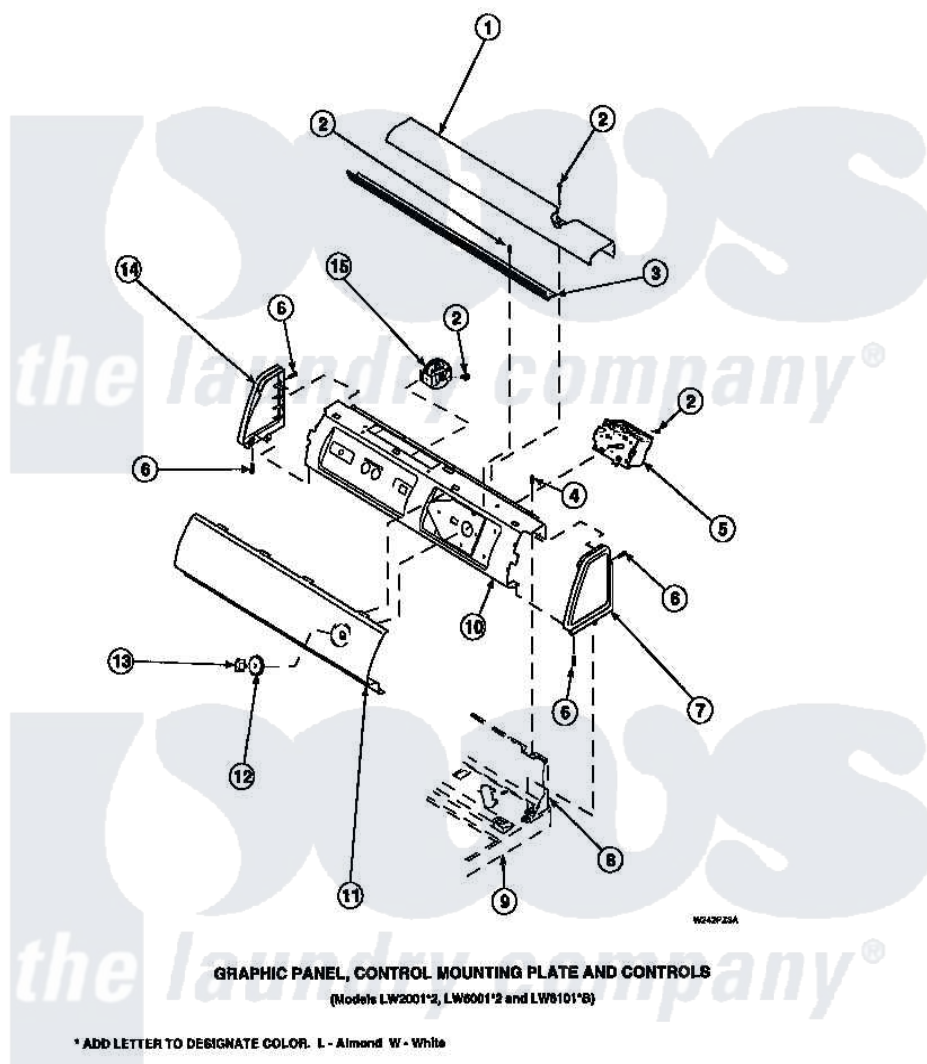

Amana LW6143WM (BOM: PLW6143WM A) 13 - GRAPHIC PANEL, CTRL MTG PLATE AND CTRLS

Amana Residential Amana LW6143WM (BOM: PLW6143WM A) Washer Parts Parts Diagram 13 - GRAPHIC PANEL, CTRL MTG PLATE AND CTRLS
 Click on the part number to view part

Item	Original Part Number	Replaced By	Status	Part Description
1	34823		Not Available	COVER, TOP
2	23962	W10116760		Screw
3	Y34826		Not Available	DIFFUSER,LAMP-CLEAR
4	34904	489355		Screw, 8 X 1/2
6	501086	90767		Screw, 8A X 3/8 HeX Washer Head Tapping
7	34815		Not Available	PANEL, END R.H. (BLK)
8	34903		Not Available	PANEL, BACK HOOD (USE 37782)
9	34902P		Not Available	TOP
10	34821		Not Available	CONTROL MOUNTING PLATE
12	33817		Not Available	ASSY,TIMER SKIRT-BLACK
13	33897			Knob, Timer-Washer-Blac
14	34816			Panel, End