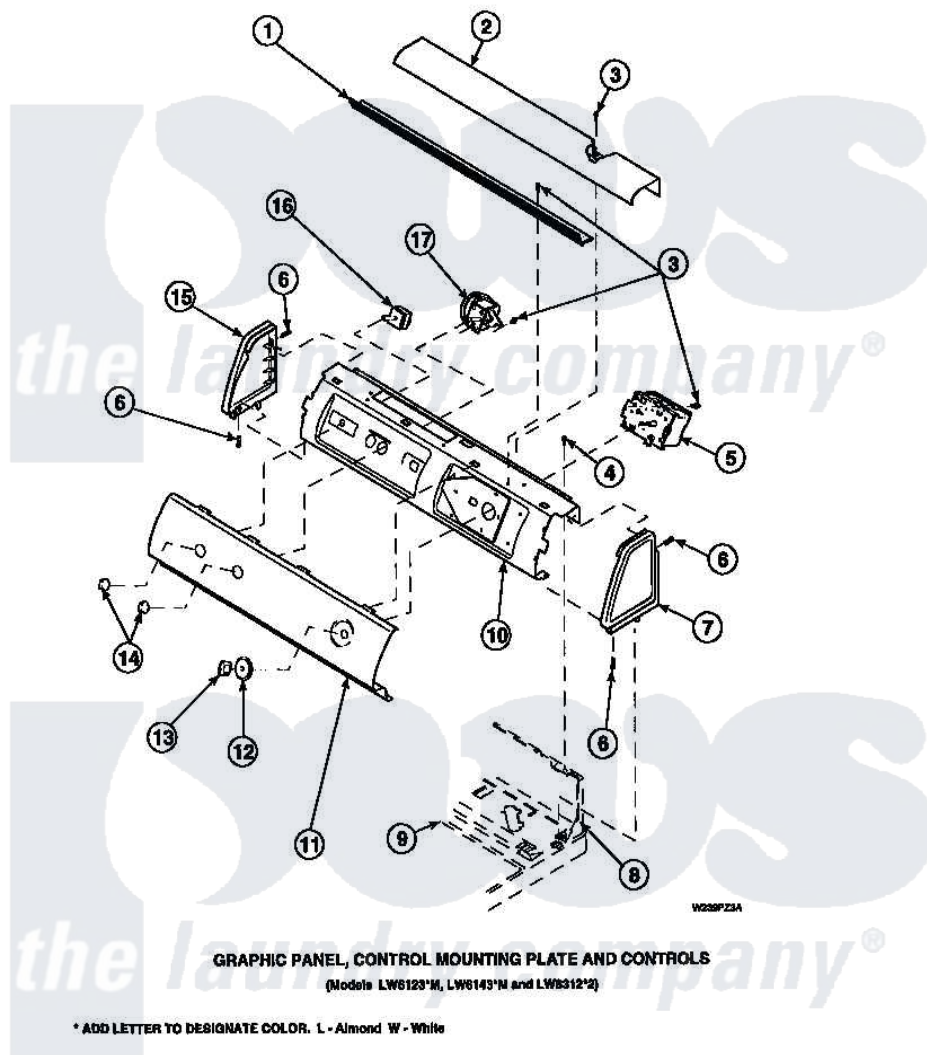

Amana LW6143WM (BOM: PLW6143WM A) 14 - GRAPHIC PANEL, CTRL
MTG PLATE AND CTRLS

Amana Residential Amana LW6143WM (BOM: PLW6143WM A) Washer Parts Parts Diagram 14 - GRAPHIC PANEL,
CTRL MTG PLATE AND CTRLS
Click on the part number to view part

| Item | Original Part Number | Replaced By | Status | Part Description |
|------|----------------------|---------------------------|---------------|---|
| 1 | Y34826 | | Not Available | DIFFUSER,LAMP-CLEAR |
| 3 | 23962 | W10116760 | | Screw |
| 4 | 34904 | 489355 | | Screw, 8 X 1/2 |
| 6 | 501086 | 90767 | | Screw, 8A X 3/8 HeX Washer Head Tapping |
| 8 | 34903 | | Not Available | PANEL, BACK HOOD (USE 37782) |
| 9 | 34902P | | Not Available | TOP |
| 10 | 34821 | | Not Available | CONTROL MOUNTING PLATE |
| 16 | 36335 | 40046601 | | Switch, Temperature Select |
| 17 | 36045 | 40055101 | | Switch, Pressure |