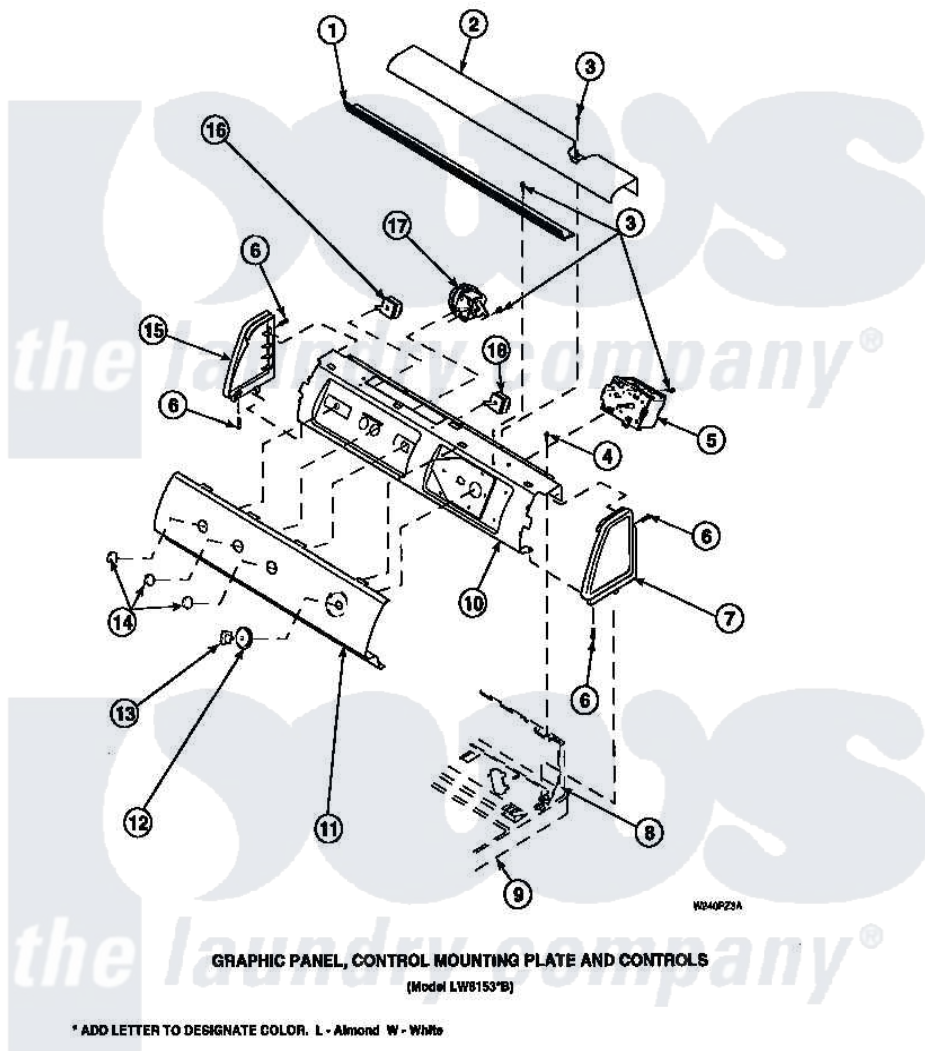

Amana LW6143WM (BOM: PLW6143WM A) 15 - GRAPHIC PANEL, CTRL
MTG PLATE AND CTRLS

Amana Residential Amana LW6143WM (BOM: PLW6143WM A) Washer Parts Parts Diagram 15 - GRAPHIC PANEL,
CTRL MTG PLATE AND CTRLS
Click on the part number to view part

Item	Original Part Number	Replaced By	Status	Part Description
1	Y34826		Not Available	DIFFUSER,LAMP-CLEAR
2	34823		Not Available	COVER, TOP
3	23962	W10116760		Screw
4	34904	489355		Screw, 8 X 1/2
5	36607			Timer, 4 Cycle
6	501086	90767		Screw, 8A X 3/8 HeX Washer Head Tapping
7	34815		Not Available	PANEL, END R.H. (BLK)
8	34903		Not Available	PANEL, BACK HOOD (USE 37782)
9	34902P		Not Available	TOP
10	34821		Not Available	CONTROL MOUNTING PLATE
11	36804		Not Available	PANEL, GRAPHICS
12	34848			Assembly, Timer Skirt
13	34844		Not Available	KNOB,TIMER

14	34847		Assembly, Knob-Rotary
15	34816		Panel, End
16	36335	40046601	Switch, Temperature Select
17	36045	40055101	Switch, Pressure
18	35118	40039501	Switch, Speed