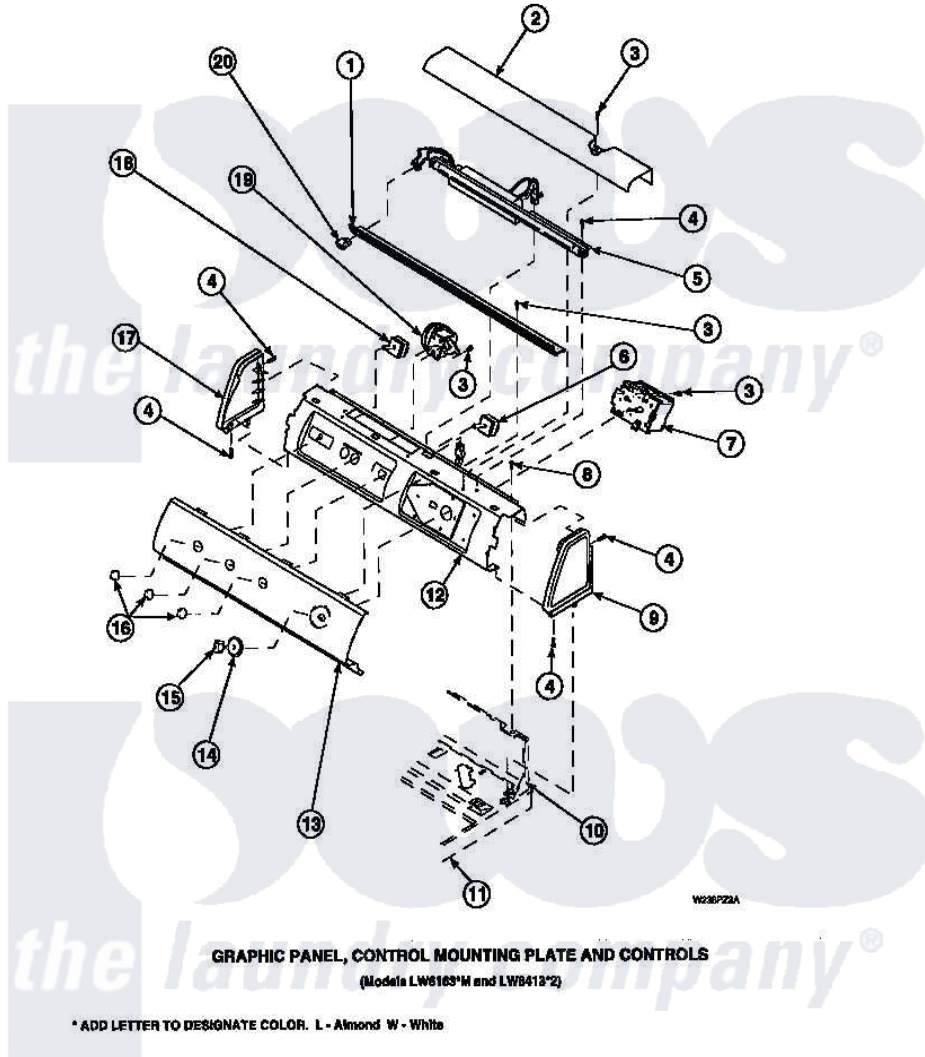

**Amana LW6143WM (BOM: PLW6143WM A) 16 - GRAPHIC PANEL, CTRL  
MTG PLATE AND CTRLS**

Amana Residential Amana LW6143WM (BOM: PLW6143WM A) Washer Parts Parts Diagram 16 - GRAPHIC PANEL, CTRL MTG PLATE AND CTRLS  
Click on the part number to view part

Item	Original Part Number	Replaced By	Status	Part Description
3	23962	<a href="#">W10116760</a>		Screw
4	501086	<a href="#">90767</a>		Screw, 8A X 3/8 HeX Washer Head Tapping
6	35118	<a href="#">40039501</a>		Switch, Speed
8	34904	<a href="#">489355</a>		Screw, 8 X 1/2
10	34903		Not Available	PANEL, BACK HOOD (USE 37782)
11	34902P		Not Available	TOP
12	34821		Not Available	CONTROL MOUNTING PLATE
18	36335	<a href="#">40046601</a>		Switch, Temperature Select
19	36045	<a href="#">40055101</a>		Switch, Pressure