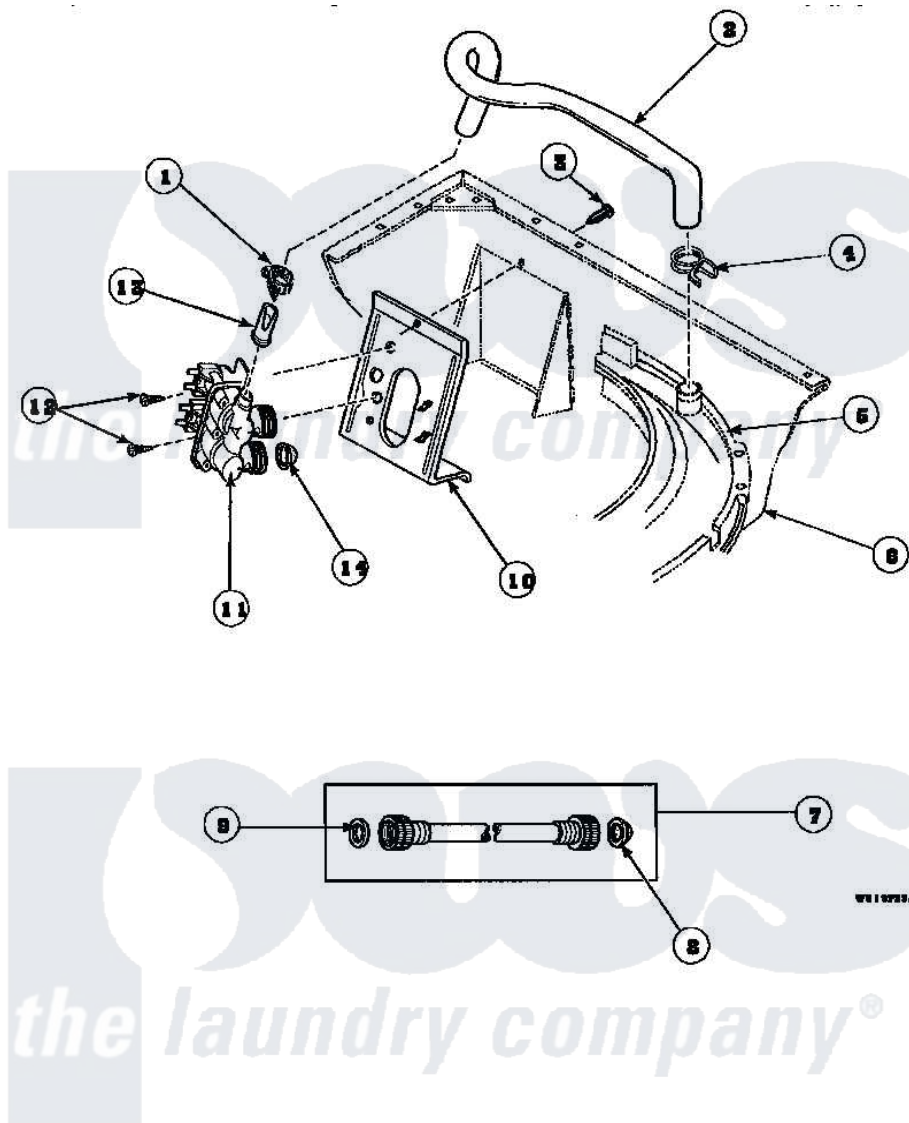

Amana LW6143WM (BOM: PLW6143WM A) 17 - INLET/FILL HOSE & MIXING VLV MTG BRKT

Amana Residential Amana LW6143WM (BOM: PLW6143WM A) Washer Parts Diagram 17 - INLET/FILL HOSE & MIXING VLV MTG BRKT
 Click on the part number to view part

Item	Original Part Number	Replaced By	Status	Part Description
1	36801	596669		Clamp, Manifold
2	35874	38155		Hose, Mix Valve To TU
3	33562	27001200		Screw
4	29210			Hose Clamp
5	36025P			Assembly, Tub Coverand Gasket
6	34475P		Not Available	CABINET
7	20618	21001467		Hose- 10'
"	20617		Not Available	HOSE, INLET (8 FT)
"	28330P	202860		Inlet Hose Assembly
8	28605	22002960		Strainer, Washer Inlet
9	20290	Y013783		Washer, Inlet Hose
10	34972	39407		Bracket, Valve
11	34963	34963P		Valve Mixing Package
12	501086	00767		Screw, 8A X 3/8 HeX Washer