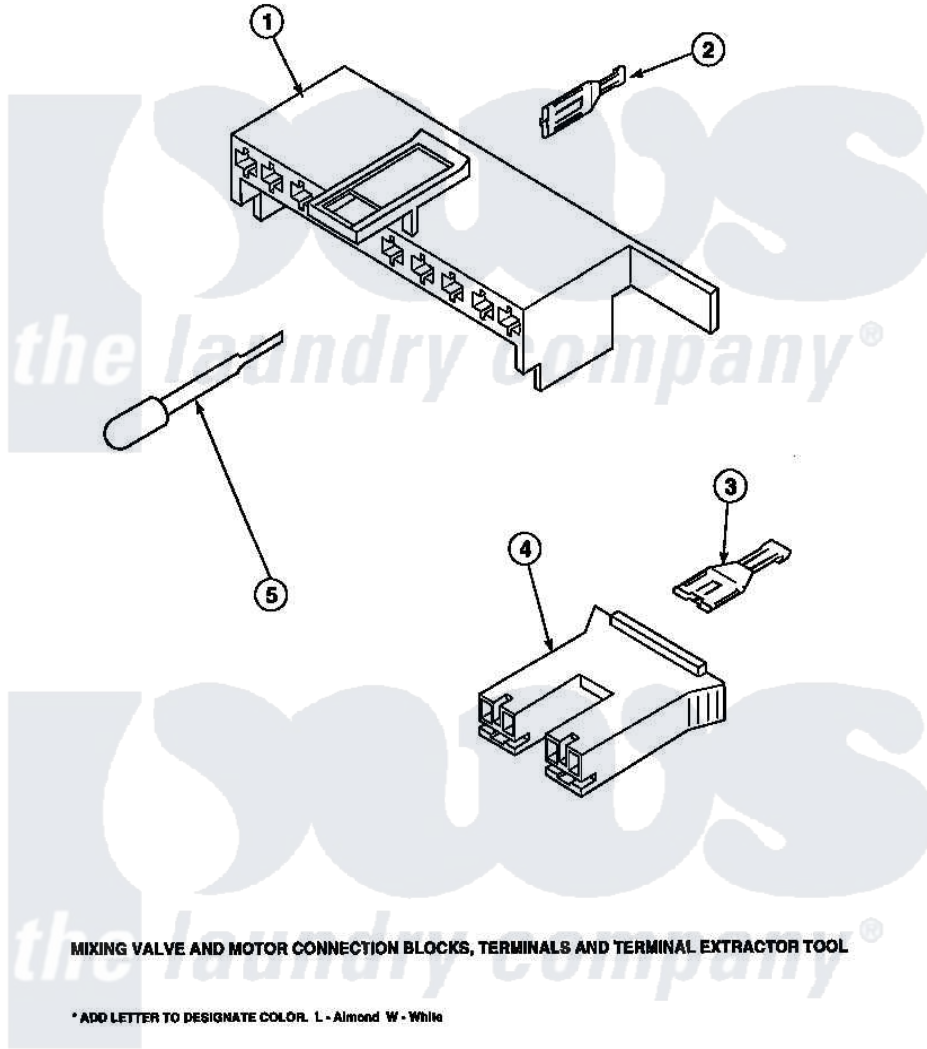

**Amana LW6143WM (BOM: PLW6143WM A) 19 - MIXING VALVE & MOTOR
CONN BLOCKS, TERM**

Amana [Residential Amana LW6143WM \(BOM: PLW6143WM A\) Washer Parts](#) Parts Diagram 19 - MIXING VALVE & MOTOR CONN BLOCKS, TERM
 Click on the part number to view part

Item	Original Part Number	Replaced By	Status	Part Description
1	34677			10 Circuit Plug
2	Y00188			Molex Terminal
3	Y00121		Not Available	SPADE TERMINAL(12 GAUGE) (1/4 INCH-(2) 18 GAUGE WIRES O
4	34676			Plug
"	34675		Not Available	PLUG
5	283P4			Terminal Extractor Tool
NI	34349		Not Available	HOOD HARNESS -
"	35347			Assembly, Wiring Harness
"	36484			Harness Hood
"	35352			Assembly, Wiring Harness-Hood
"	35350			Assembly, Wiring Harness-Hood
"	36059			Assembly, Wiring Harness-Hood