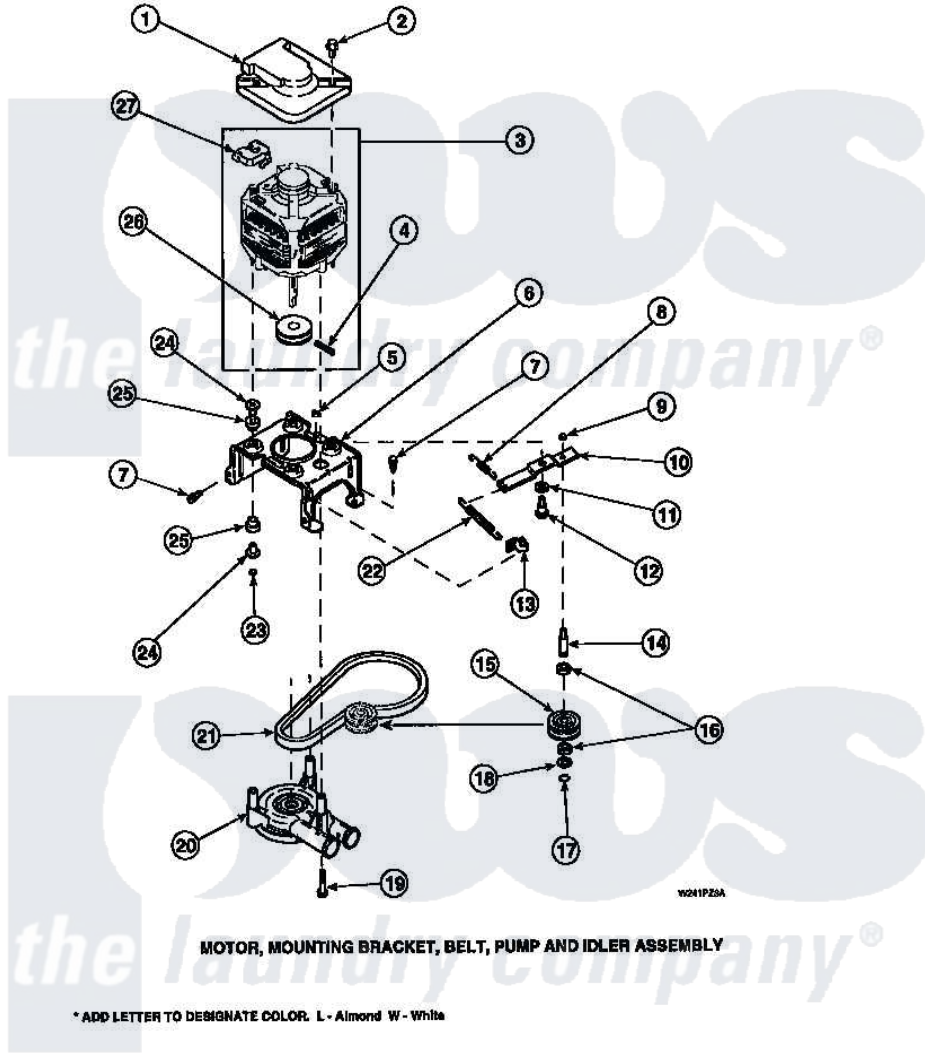

Amana LW6143WM (BOM: PLW6143WM A) 20 - MOTOR, MTG BRKT, BELT, PUMP & IDLER ASSY

Amana [Residential Amana LW6143WM \(BOM: PLW6143WM A\) Washer Parts](#) Parts Diagram 20 - MOTOR, MTG BRKT, BELT, PUMP & IDLER ASSY
 Click on the part number to view part

Item	Original Part Number	Replaced By	Status	Part Description
1	34754	40112301		Shield, Motor
2	36639	4312464		Screw
3	34571P	27001215		Motor W/Pulley
4	23750			Pin, Roll
5	52566	27001225		Nut, Jam Mid Lock 1/4-20
6	34890		Not Available	BRACKET, MOTOR MOUNT
"	37415P			Kit, Motor Brkt
"	37415	37415P		Kit, Motor Brkt
7	Y31645	27001200		Screw
8	30620		Not Available	SPRING, IDLER LEVER HEL
9	28803	2221070		Clamp, Nylon
10	31054	40041002		Lever, Idler
"	37443	40041002		Lever, Idler
11	81392	40054701		Washer
12	27229	40038901		Screw, 1/4-20

13	28849		Clip, Spring
14	28802		Shaft, Idler
15	28800	Not Available	WHEEL, IDLER
16	Y29443		Washer, Felt
17	23748		Ring, Retaining
18	52549		Washer, 501 ID X3/4 Odx
19	Y34565	40063701	Screw, 10-16 x 1.75
20	36863P	27001233	Pump
21	28808		Belt, Agitate And Spin
22	37366		Spring, Idler
"	37606		Spring, Idler Lever
23	35423	3400029	Nut, Adapter Plate
24	34791		Post, Mount-Motor
25	34788		Mount, Motor
26	27171	Not Available	PULLEY, MOTOR
27	35632	Not Available	SWITCH, MOTOR