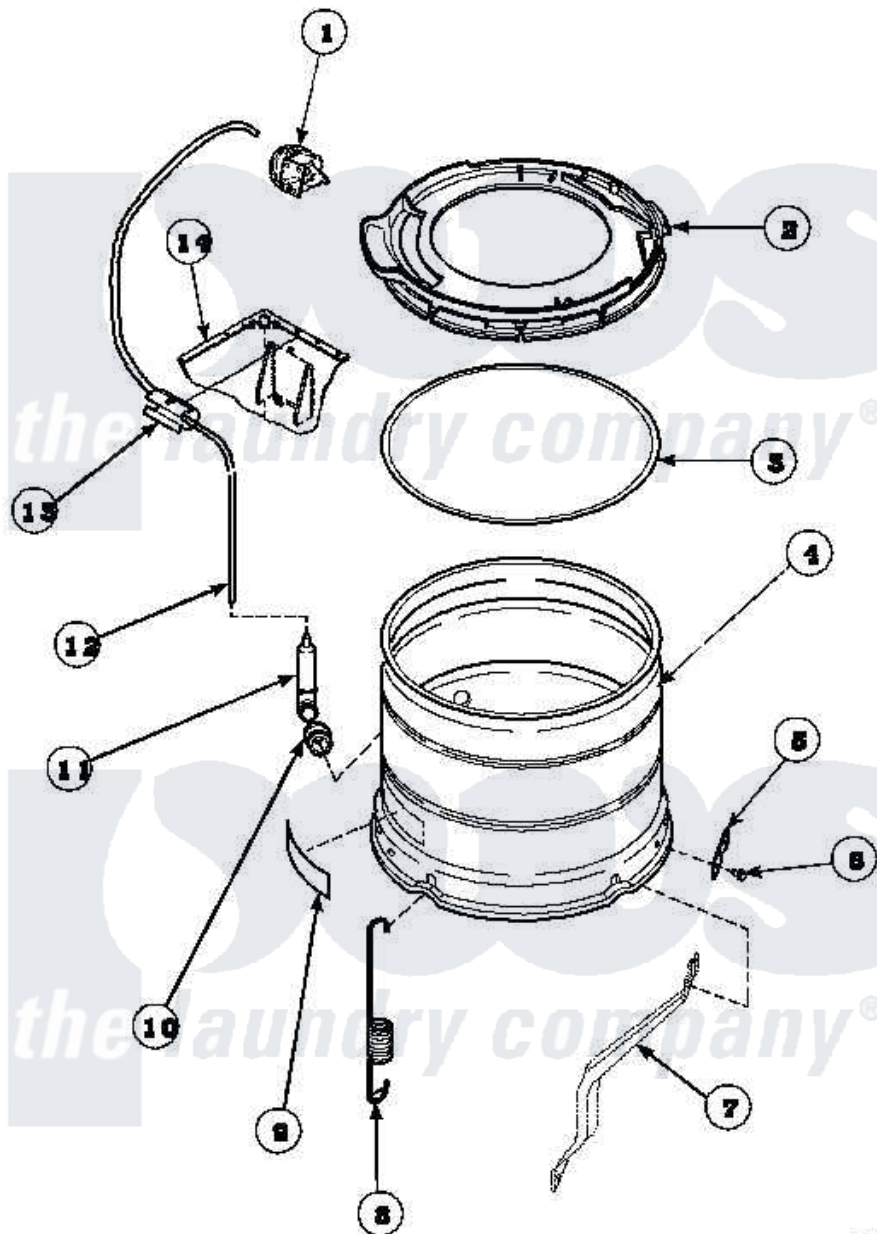

Amana LW6143WM (BOM: PLW6143WM A) 21 - OUTER TUB, COVER AND PRESSURE HOSE

Amana Residential Amana LW6143WM (BOM: PLW6143WM A) Washer Parts Parts Diagram 21 - OUTER TUB, COVER AND PRESSURE HOSE

Click on the part number to view part

Item	Original Part Number	Replaced By	Status	Part Description
1	36045	40055101		Switch, Pressure
2	36025P			Assembly, Tub Cover and Gasket
3	32857			Gasket, Tub Cover Small
4	34438P			Assembly, Outer Tub
5	27926			Plate, Leg .063
6	35369	40128701		Screw, 5/16-18 X .50
7	34471		Not Available	LEG,SUPPORT
8	35948			Spring, Leg-Large Tub
9	500049		Not Available	STICKER
10	29175	40037801		Grommet
11	30907	40008501		Assembly, Pressure Bulb
12	29213	39125		Tubing 31
13	36985		Not Available	CLIP, HOSE
14	34475P		Not Available	CABINET