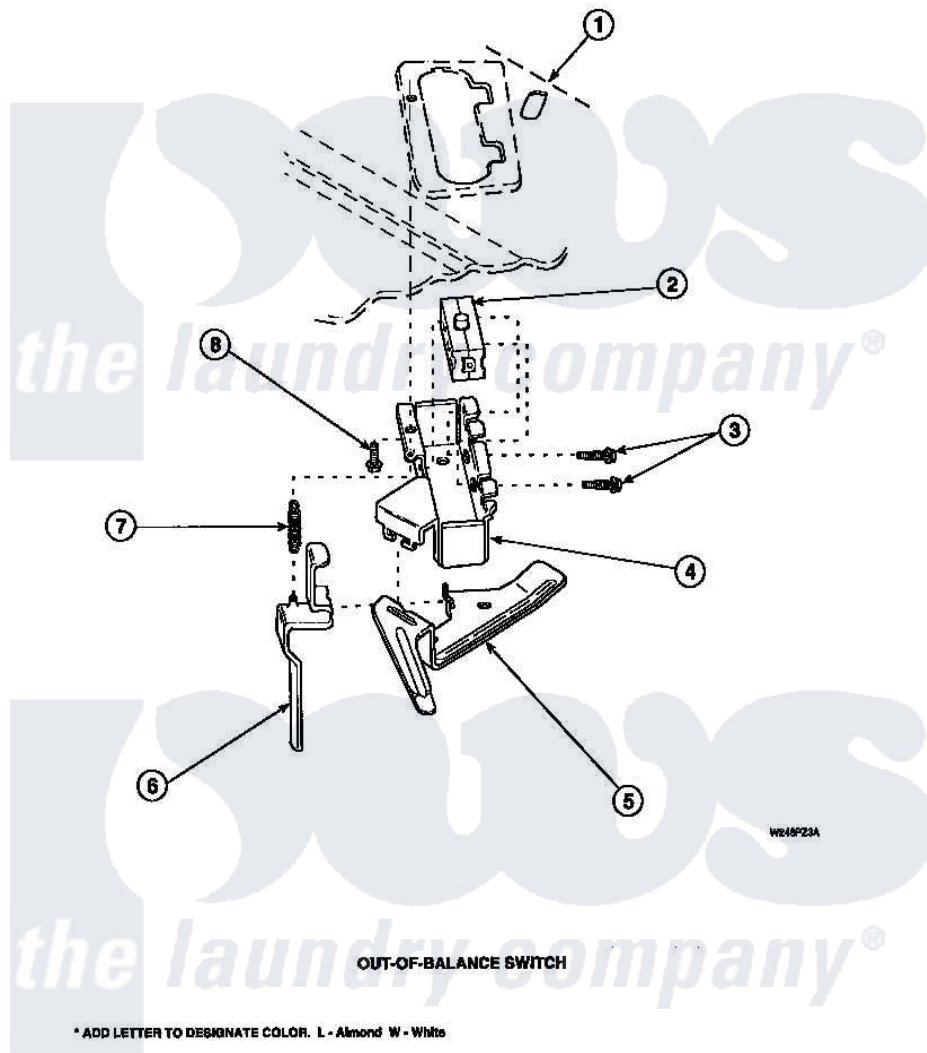

Amana LW6143WM (BOM: PLW6143WM A) 22 - OUT-OF-BALANCE SWITCH

Amana Residential Amana LW6143WM (BOM: PLW6143WM A) Washer Parts Parts Diagram 22 - OUT-OF-BALANCE SWITCH

Click on the part number to view part

Item	Original Part Number	Replaced By	Status	Part Description
1	34902P		Not Available	TOP
2	33445	27001095		Switch, Lid
3	36510			Screw
4	36497P			Kit, Switch Holder
5	33441			Arm, Actuator
6	33442			Lever, Unbalanced Load
7	33443			Spring
8	23962	W10116760		Screw