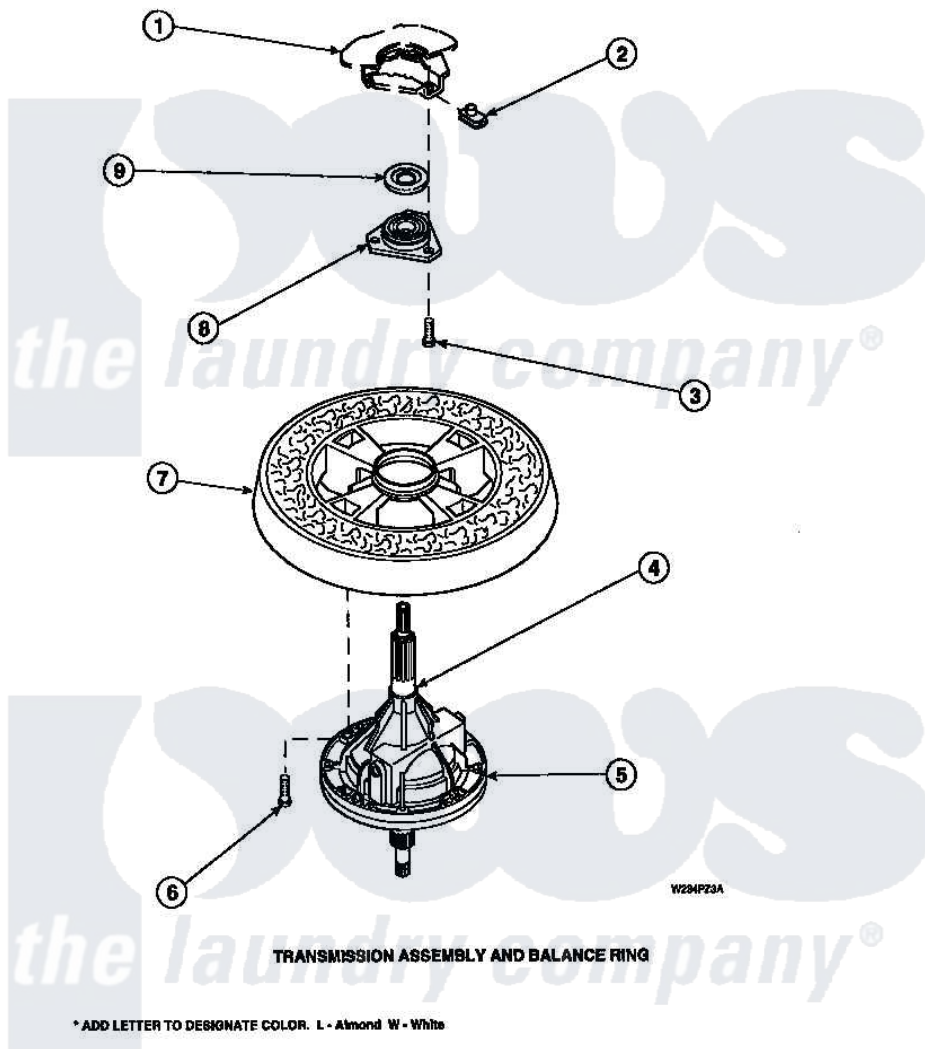

Amana LW6143WM (BOM: PLW6143WM A) 27 - TRANSMISSION ASSY AND BALANCE RING

Amana Residential Amana LW6143WM (BOM: PLW6143WM A) Washer Parts Parts Diagram 27 - TRANSMISSION ASSY AND BALANCE RING
 Click on the part number to view part

Item	Original Part Number	Replaced By	Status	Part Description
1	34438P			Assembly, Outer Tub
2	27222			Nut, Retainer 5/16-18
3	36991	3400500		Bolt, 3405245 5/16-18 X 3/4
4	27604P			Never-Seeze 1 Oz Tube
5	34526P			Assembly, Transmission
6	37047		Not Available	SCREW, CAP
7	34731		Not Available	ASSY,BALANCE RING-COMPL
8	27182	40004201P		Main Bearing Assembly
9	27187			Flinger