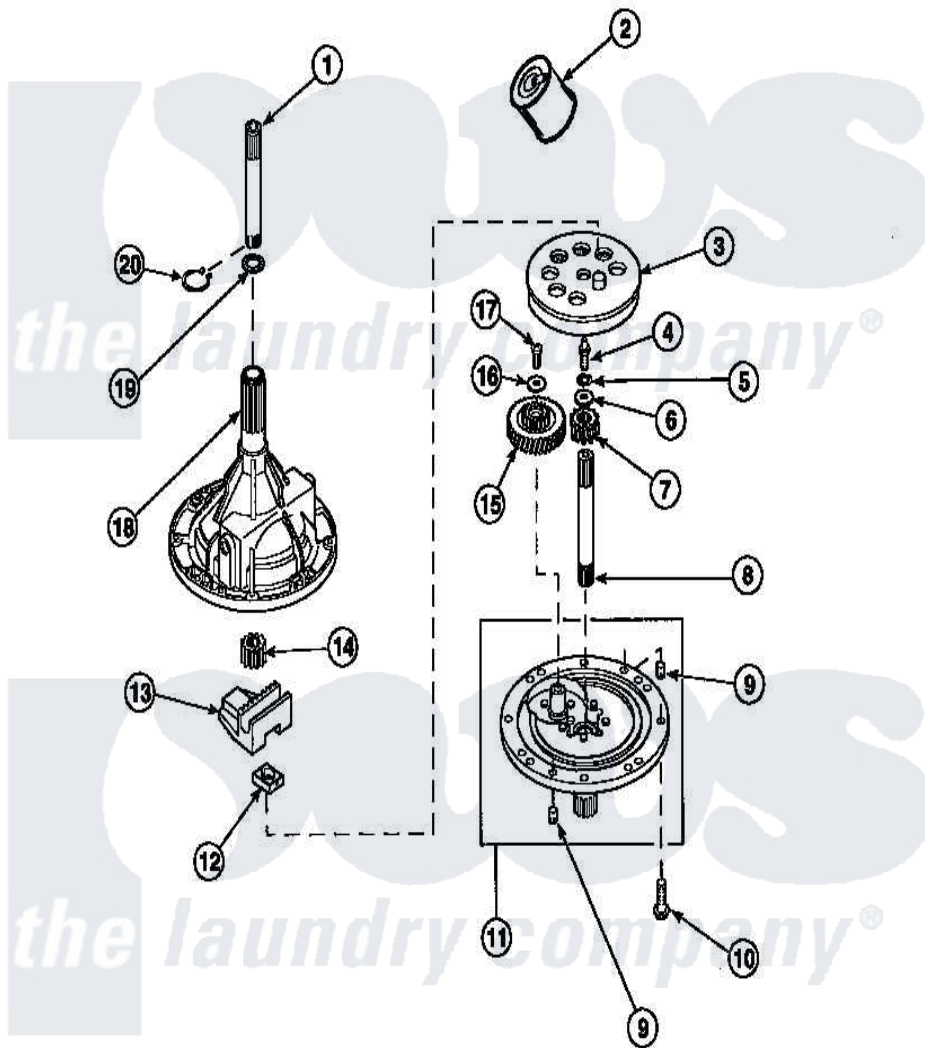

Amana LW6143WM (BOM: PLW6143WM B) 01 - 34526P TRANSMISSION ASSY

Amana Residential Amana LW6143WM (BOM: PLW6143WM B) Washer Parts Parts Diagram 01 - 34526P
TRANSMISSION ASSY
Click on the part number to view part

Item	Original Part Number	Replaced By	Status	Part Description
1	Y36570			Shaft, Output
2	27243P			Oil, CW Transmission F-
3	26577			Assembly, Gear And Stud
4	27030		Not Available	SCREW, 1/4-20 SPECIAL
5	21456			Lockwasher, 1/4 Intshkp
6	26509	40041501		Washer
7	36562			Pinion, Drive
8	34853			Shaft, Input
9	27172			Pin, Dowel
10	32814		Not Available	SCREW, 1/4-20X7/8 SERRA
11	38290			Assembly, Cover
12	26493			Slide
13	Y31526			Rack
14	27003			Pinion, Agitator
15	29161			Gear, Reduction

16	29260	Not Available	WASHER
17	29273		Screw, 1/4-20 X 3/8
18	33223	Not Available	ASSY, TRANSMISSION CASE
19	35092		Washer, 3628id X 1.00 X .056
20	27197		Ring, Retaining
NI	37577P	Not Available	SEALANT