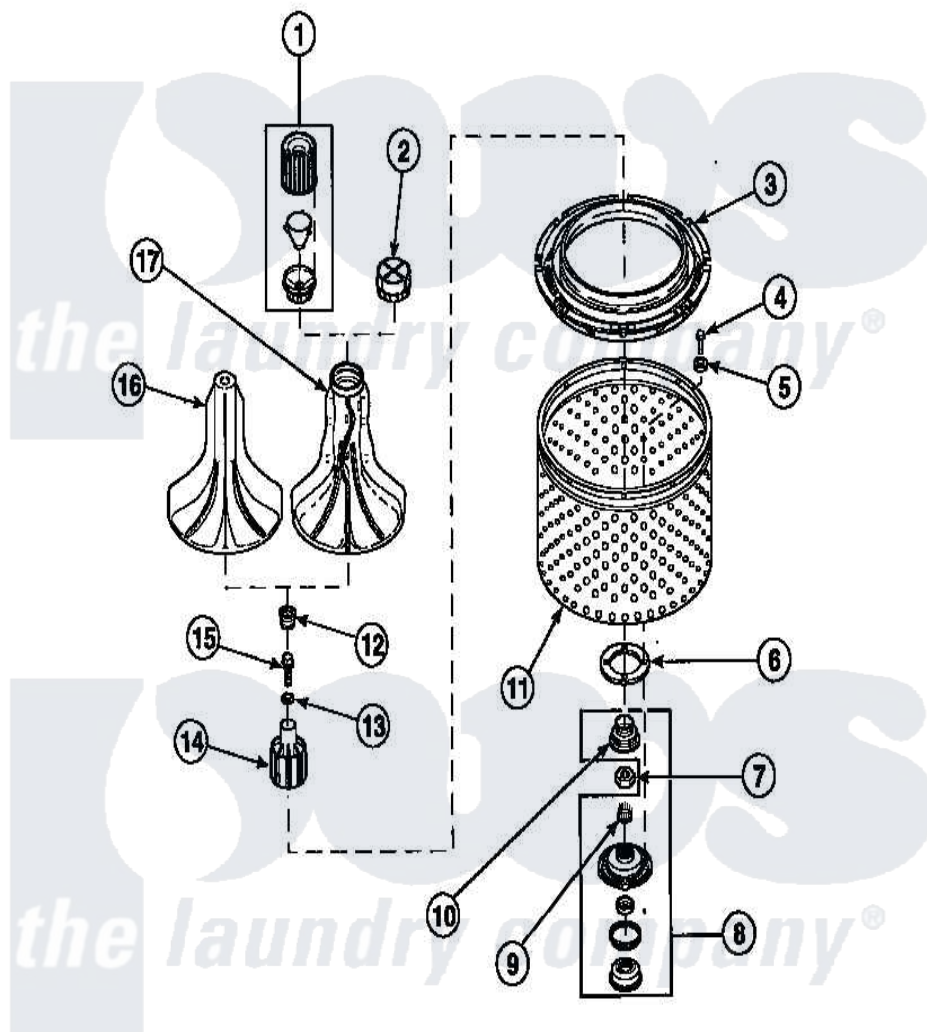

Amana LW6143WM (BOM: PLW6143WM B) 02 - AGITATOR/DRIVE BELL/SEAL KIT/TUB & HUB

Amana Residential Amana LW6143WM (BOM: PLW6143WM B) Washer Parts Parts Diagram 02 - AGITATOR/DRIVE BELL/SEAL KIT/TUB & HUB
 Click on the part number to view part

Item	Original Part Number	Replaced By	Status	Part Description
1	36542	40002101W		Assembly, Fabric Softner
2	36515			Cap, Agitator
3	35035			Guard, Clothes
4	27202	W10116787		Screw
5	28094			Gasket
7	Y29220	40016301		Nut, Lock
9	29728	40008301		Insert, Spline
10	36425	40016101		Seal, Bell Drive
12	36511	40008401		Plug, Bell
13	36472			O-Ring
15	34288	40065102		Screw, Shoulder 1/4
16	33513			Agitator, Short-Coin