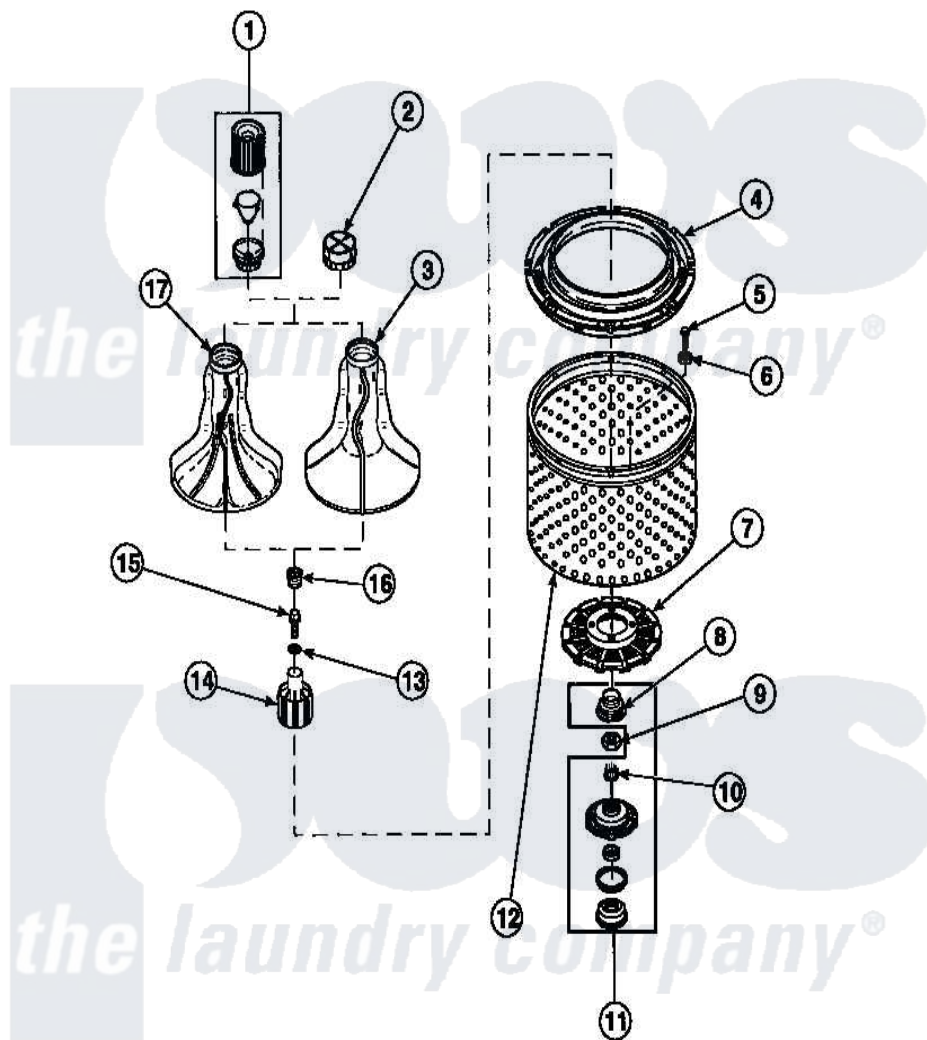

**Amana LW6143WM (BOM: PLW6143WM B) 03 - AGITATOR/DRIVE BELL/SEAL KIT/TUB & HUB**

Amana Residential Amana LW6143WM (BOM: PLW6143WM B) Washer Parts Parts Diagram 03 - AGITATOR/DRIVE BELL/SEAL KIT/TUB & HUB  
 Click on the part number to view part

Item	Original Part Number	Replaced By	Status	Part Description
1	36542	<a href="#">40002101W</a>		Assembly, Fabric Softner
2	<a href="#">36515</a>			Cap, Agitator
3	36507	<a href="#">40000501W</a>		Agitator, Flex Vane
4	<a href="#">35035</a>			Guard, Clothes
5	27202	<a href="#">W10116787</a>		Screw
6	<a href="#">28094</a>			Gasket
7	32998	<a href="#">39371</a>		Filter Lin
8	36425	<a href="#">40016101</a>		Seal, Bell Drive
9	Y29220	<a href="#">40016301</a>		Nut, Lock
10	29728	<a href="#">40008301</a>		Insert, Spline
11	495P3	<a href="#">R9900552</a>		Hub And Seal
12	33501P	<a href="#">R9900144</a>		Kit- Wash
13	<a href="#">36472</a>			O-Ring
14	36443P	<a href="#">R9900189</a>		Kit, Drive Bell And Seal
15	34288	<a href="#">40065102</a>		Screw, Shoulder 1/4