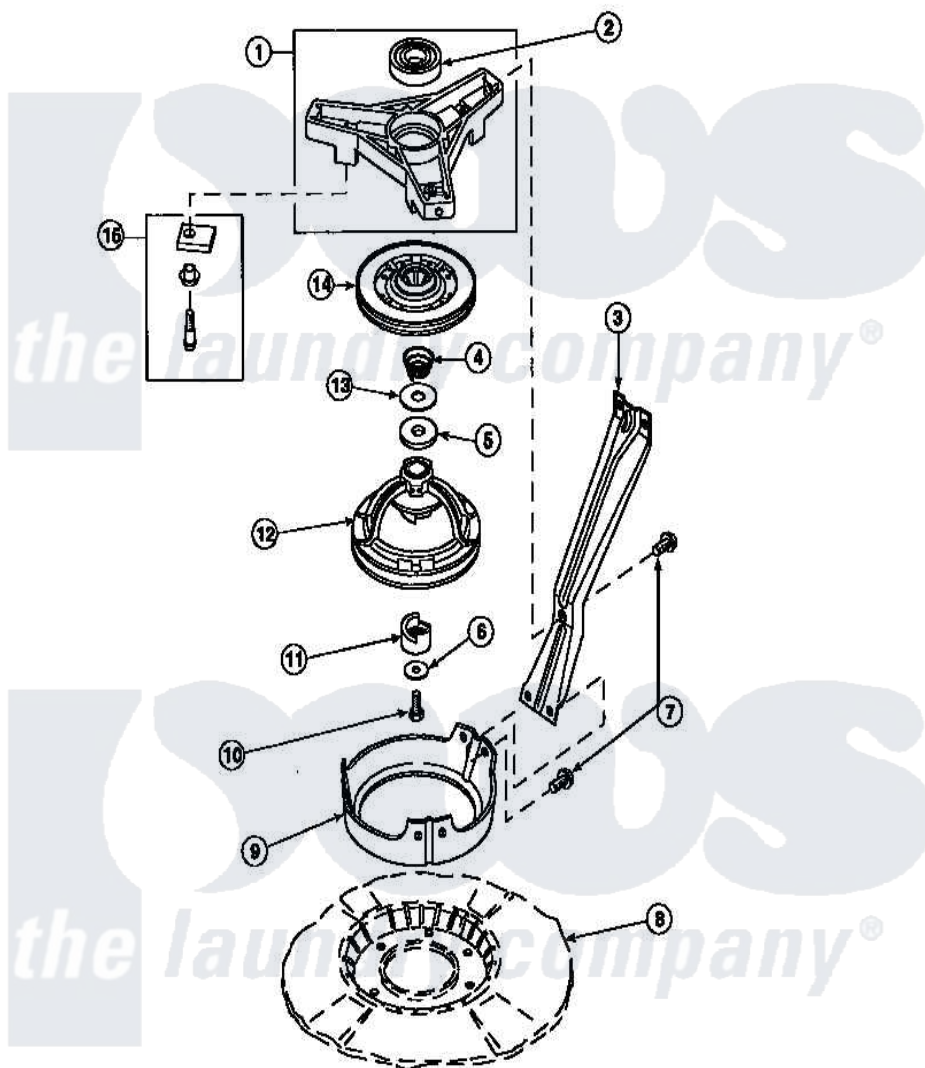

**Amana LW6143WM (BOM: PLW6143WM B) 04 - BRG HSG/BRAKE
PULLEY & PIVOT DOME**

Amana Residential Amana LW6143WM (BOM: PLW6143WM B) Washer Parts Parts Diagram 04 - BRG HSG/BRAKE
PULLEY & PIVOT DOME
Click on the part number to view part

Item	Original Part Number	Replaced By	Status	Part Description
1	35746			AssemblY, Bearing Housing-L
2	28944R	40004001		Bearing, Main
3	34471		Not Available	LEG,SUPPORT
4	33435			Spring, Conical
5	27015	40063201		Washer, Flat
6	26509	40041501		Washer
7	35369	40128701		Screw, 5/16-18 X .50
8	36599P			Assembly Nut/ Leg Base
"	34434P			Assembly Nut/Leg Base
9	34470			Dome, Pivot
10	27220	40063401		Screw, 1/4-20 x 5/8 Hex
11	27018			Helix
12	34921			Assembly, Pulley-Spin And Agitate
13	35535	40065701		Washer, 2 Odx.63 ID