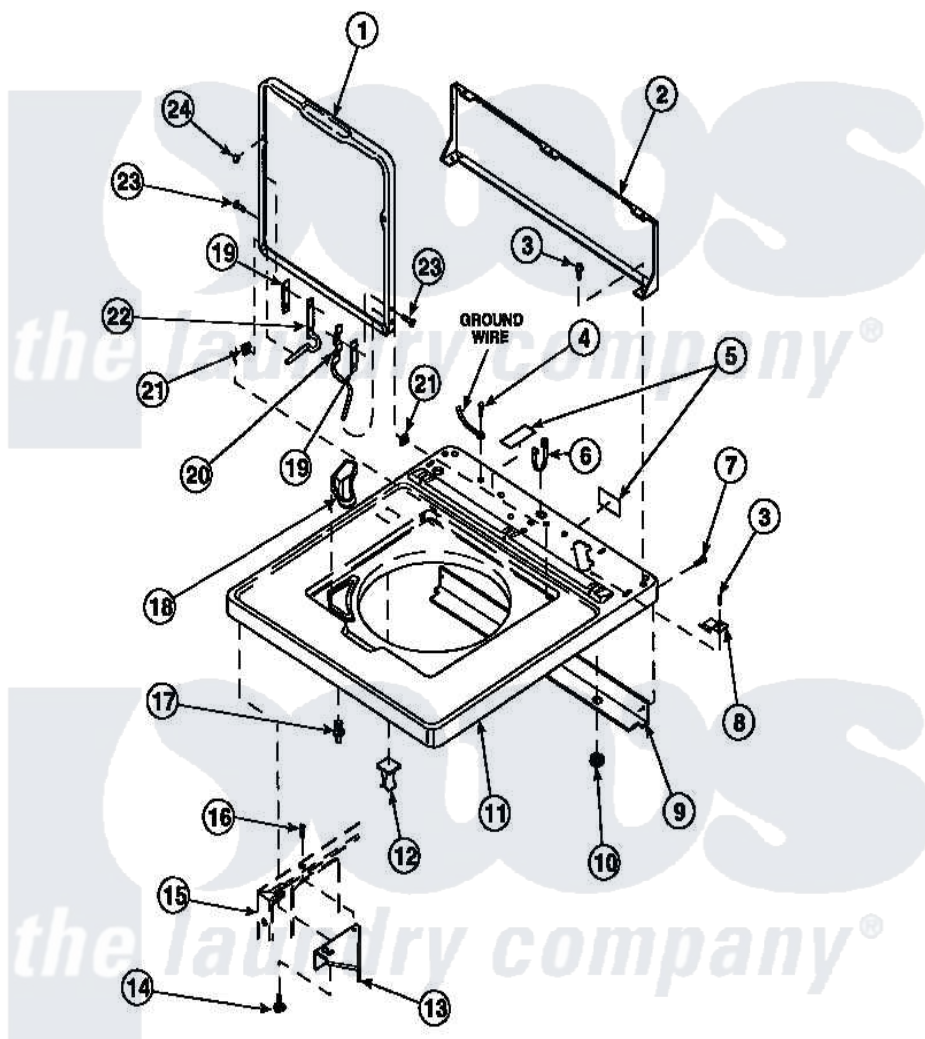

Amana LW6143WM (BOM: PLW6143WM B) 05 - CAB TOP/LOADING DR & CTRL HOOD REAR PAN

Amana Residential Amana LW6143WM (BOM: PLW6143WM B) Washer Parts Parts Diagram 05 - CAB TOP/LOADING DR & CTRL HOOD REAR PAN
 Click on the part number to view part

Item	Original Part Number	Replaced By	Status	Part Description
2	34903		Not Available	PANEL, BACK HOOD (USE 37782)
3	23962	W10116760		Screw
4	52909			Screw, 10B-16 X 1/2 HeX
6	21903	211881		Grommet, Cord Part Not Used-Gas Models Only
7	27196	27001200		Screw
8	35887	40063901		Clip, Hold Down
11	34902P		Not Available	TOP
12	36519		Not Available	CLIP
13	36034			Bracket, Director-Module
14	Y31644	27001200		Screw
15	34475P		Not Available	CABINET
16	36035		Not Available	SCREW,8-18X3/8 PHIL FLT HD
17	56534			Barrel, Support