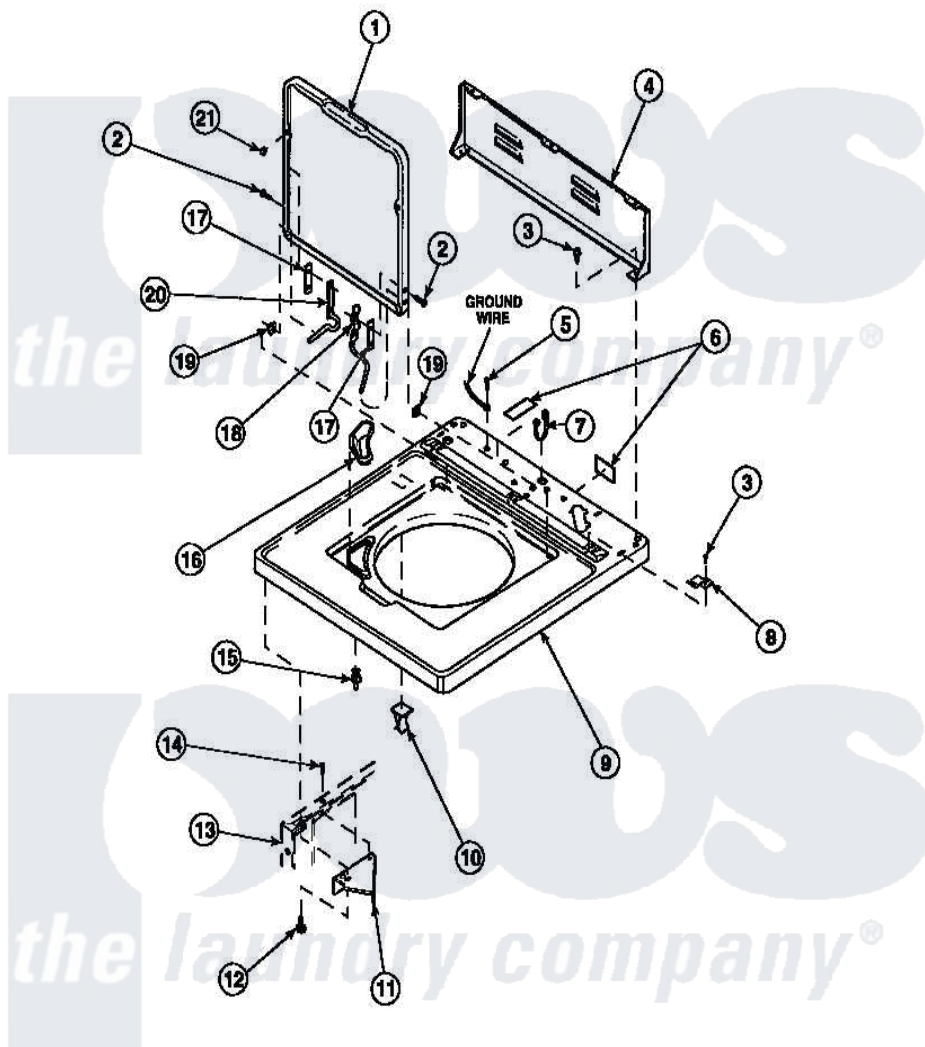

Amana LW6143WM (BOM: PLW6143WM B) 06 - CAB TOP/LOADING DR & CTRL HOOD REAR PAN

Amana Residential Amana LW6143WM (BOM: PLW6143WM B) Washer Parts Parts Diagram 06 - CAB TOP/LOADING DR & CTRL HOOD REAR PAN  
 Click on the part number to view part

Item	Original Part Number	Replaced By	Status	Part Description
1	33541P		Not Available	LID
2	34337	<a href="#">W10119828</a>		Screw, Lid Hinge Mounting
3	23962	<a href="#">W10116760</a>		Screw
4	34903		Not Available	PANEL, BACK HOOD (USE 37782)
5	<a href="#">52909</a>			Screw, 10B-16 X 1/2 HeX
6	24903		Not Available	STICKER,DISCONNECT POW
7	21903	<a href="#">211881</a>		Grommet, Cord Part Not Used-Gas Models Only
8	35887	<a href="#">40063901</a>		Clip, Hold Down
9	34902P		Not Available	TOP
10	36519		Not Available	CLIP
11	<a href="#">36034</a>			Bracket, Director-Module
12	Y31644	<a href="#">27001200</a>		Screw
13	34475P		Not Available	CABINET

14	36035	Not Available	SCREW,8-18X3/8 PHIL FLT HD
15	<a href="#">56534</a>		Barrel, Support
16	34776	Not Available	DISPENSER,BLEACH
17	<a href="#">34338</a>		Gasket, Hinge
18	<a href="#">36437</a>		Hinge, Lid R
19	33446	<a href="#">4008201</a>	Bushing, Hinge
20	<a href="#">36513</a>		Hinge, Left
21	21685	<a href="#">40038001</a>	Bumper