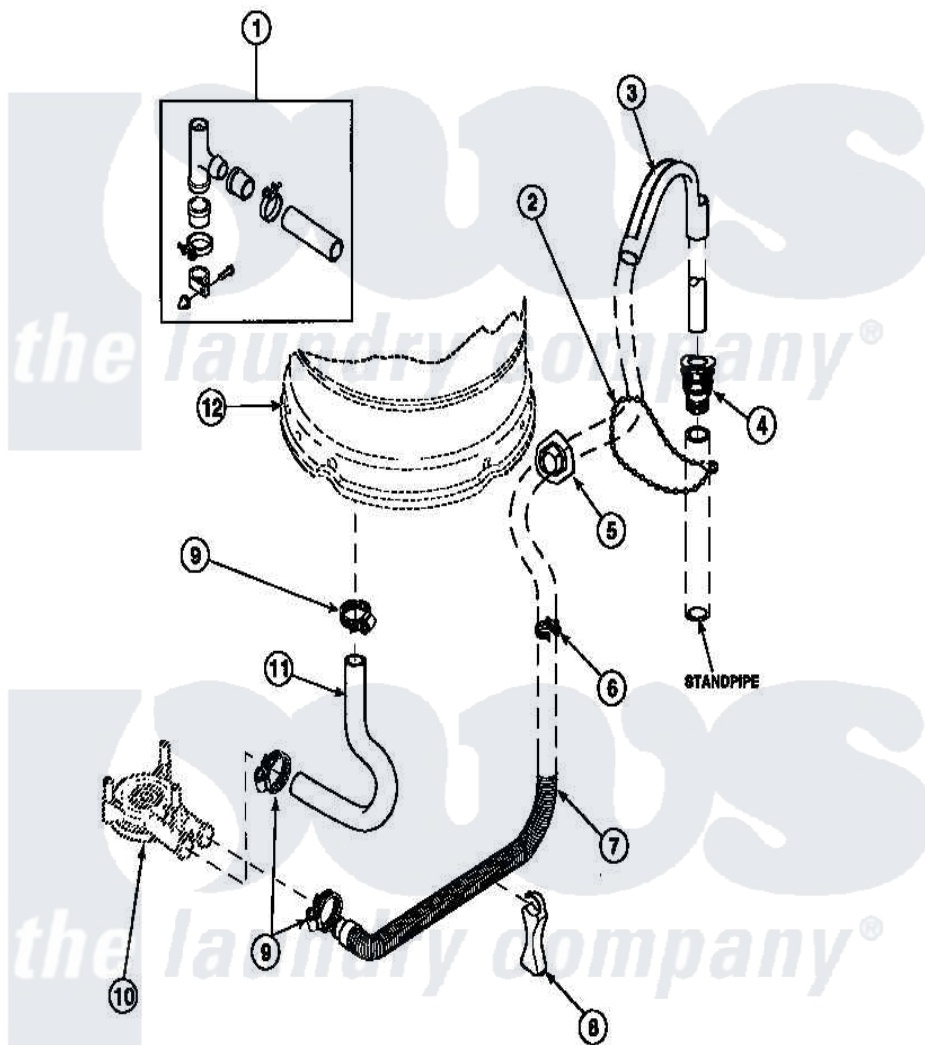

Amana LW6143WM (BOM: PLW6143WM B) 07 - DRAIN HOSE AND SIPHON BREAK

Amana Residential Amana LW6143WM (BOM: PLW6143WM B) Washer Parts Parts Diagram 07 - DRAIN HOSE AND SIPHON BREAK

Click on the part number to view part

| Item | Original Part Number | Replaced By | Status | Part Description |
|------|------------------------|--------------------------|--------|-----------------------|
| 1 | 562P3 | 76660 | | Break-Sphn |
| 2 | 33489 | 8539404 | | Tie-Wire |
| 3 | 33615 | 22003814 | | Retainer, Drain Hose |
| 4 | 36878 | 40008101 | | Adapter, Standpipe |
| 5 | 32219 | | | Relief, Strain |
| 6 | 36014 | | | Clip, Retainer-Hose |
| 7 | 37245 | 40053901 | | Hose, Drain |
| 8 | 36522 | | | Hose Support |
| " | 35487 | | | Support, Hose |
| 9 | 36802 | 285655 | | Clamp, Hose |
| 10 | 36863P | 27001233 | | Pump |
| 11 | 35753 | | | Hose, Tub To Pump-Ddp |
| 12 | 34438P | | | Assembly, Outer Tub |