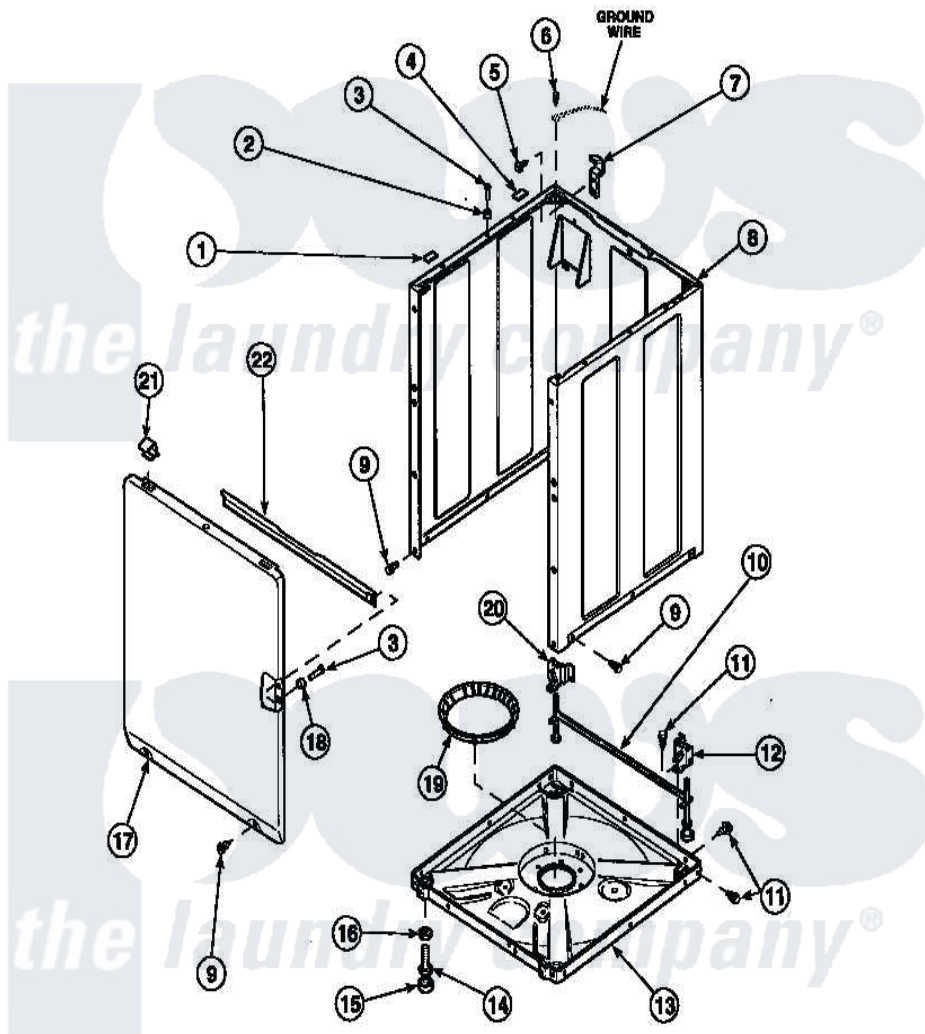

Amana LW6143WM (BOM: PLW6143WM B) 08 - FRONT PANEL, BASE ASSY AND CABINET ASSY

Amana Residential Amana LW6143WM (BOM: PLW6143WM B) Washer Parts Parts Diagram 08 - FRONT PANEL, BASE ASSY AND CABINET ASSY
 Click on the part number to view part

Item	Original Part Number	Replaced By	Status	Part Description
1	Y56128			Pad, Bumper
2	56079	505187		Locator, Panel
3	32671	Y014874		Screw, Idler Arm And Sleeve
4	36226			Pad, Bumper .25
5	34499		Not Available	SCREW, No.10B X 1/4 TAP IN HX
6	23962	W10116760		Screw
7	Y27103			Hinge, Hold-Down Lug
8	34475P		Not Available	CABINET
9	27196	27001200		Screw
10	34443			Assembly, Leg And Stabilier
11	35148		Not Available	SCREW, 1/4-14 X 3/8 HX HD
12	36036		Not Available	BRACKET, SLL-RIGHT
13	36599P			Assembly Nut/ Leg Base
"	34434P			Assembly Nut/Leg Base

14	Y34319	22003428	Leg, Adjustable
15	34318	40016001	Foot, Rubber
16	Y21899	40038101	Nut, Leg
17	34656P	Not Available	NOT GOOD No. SEE NOTE PNL, FRONT
18	28102		Locator, Panel
19	36108	Not Available	SNUBBER PAD & ISOLATOR
20	36037		Bracket, SII-Left
21	35865		Clip, Hold-Down Front Panel
22	Y35097	Not Available	BRACE, FRT PNL