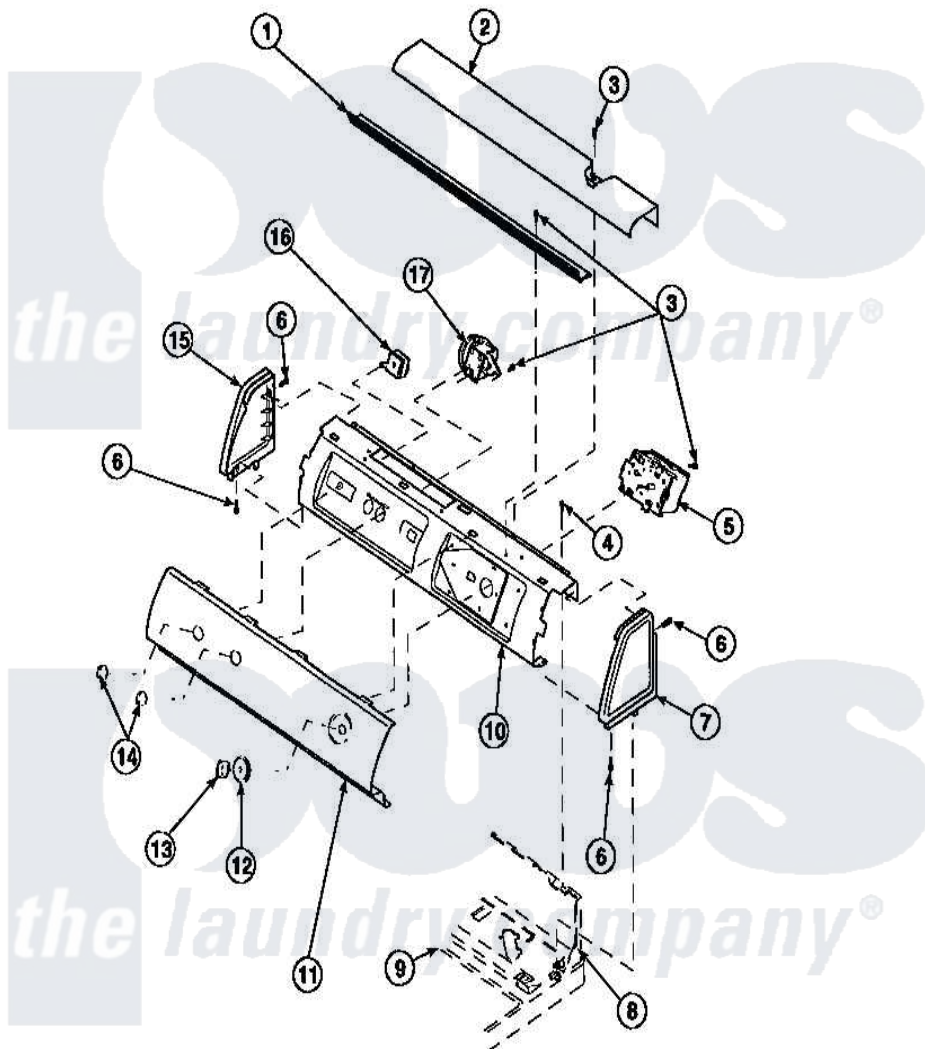

**Amana LW6143WM (BOM: PLW6143WM B) 09 - GRAPHIC PANEL, CTRL
MTG PLATE AND CTRLS**

Amana Residential Amana LW6143WM (BOM: PLW6143WM B) Washer Parts Parts Diagram 09 - GRAPHIC PANEL, CTRL MTG PLATE AND CTRLS
Click on the part number to view part

Item	Original Part Number	Replaced By	Status	Part Description
1	Y34826		Not Available	DIFFUSER,LAMP-CLEAR
2	34823		Not Available	COVER, TOP
3	23962	W10116760		Screw
4	34904	489355		Screw, 8 X 1/2
6	501086	90767		Screw, 8A X 3/8 HeX Washer Head Tapping
7	34815		Not Available	PANEL, END R.H. (BLK)
8	34903		Not Available	PANEL, BACK HOOD (USE 37782)
9	34902P		Not Available	TOP
10	34821		Not Available	CONTROL MOUNTING PLATE
12	34848			Assembly, Timer Skirt
13	34844		Not Available	KNOB,TIMER
14	34847			Assembly, Knob-Rotary
15	34816			Panel, End