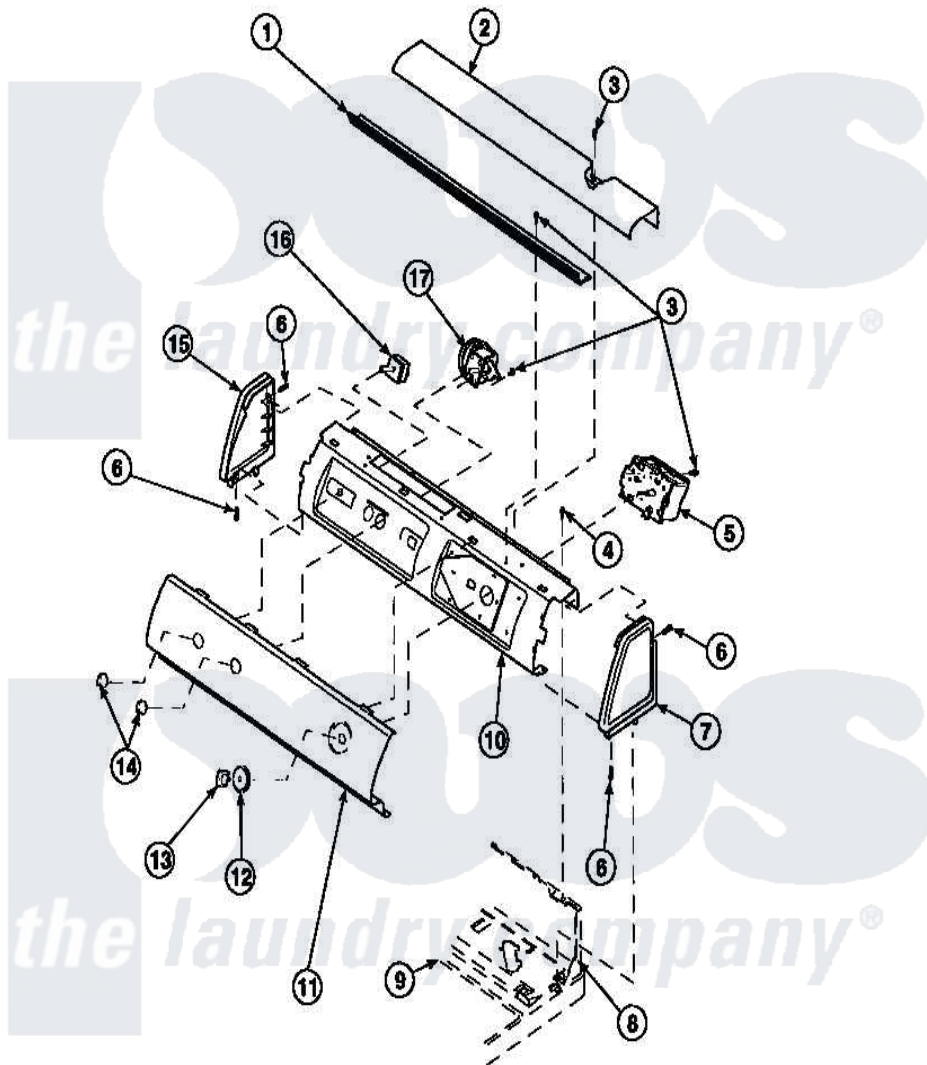

**Amana LW6143WM (BOM: PLW6143WM B) 10 - GRAPHIC PANEL, CTRL
MTG PLATE AND CTRLS**

Amana Residential Amana LW6143WM (BOM: PLW6143WM B) Washer Parts Parts Diagram 10 - GRAPHIC PANEL, CTRL MTG PLATE AND CTRLS
Click on the part number to view part

Item	Original Part Number	Replaced By	Status	Part Description
1	Y34826		Not Available	DIFFUSER,LAMP-CLEAR
3	23962	W10116760		Screw
4	34904	489355		Screw, 8 X 1/2
6	501086	90767		Screw, 8A X 3/8 HeX Washer Head Tapping
8	34903		Not Available	PANEL, BACK HOOD (USE 37782)
9	34902P		Not Available	TOP
10	34821		Not Available	CONTROL MOUNTING PLATE
17	36045	40055101		Switch, Pressure