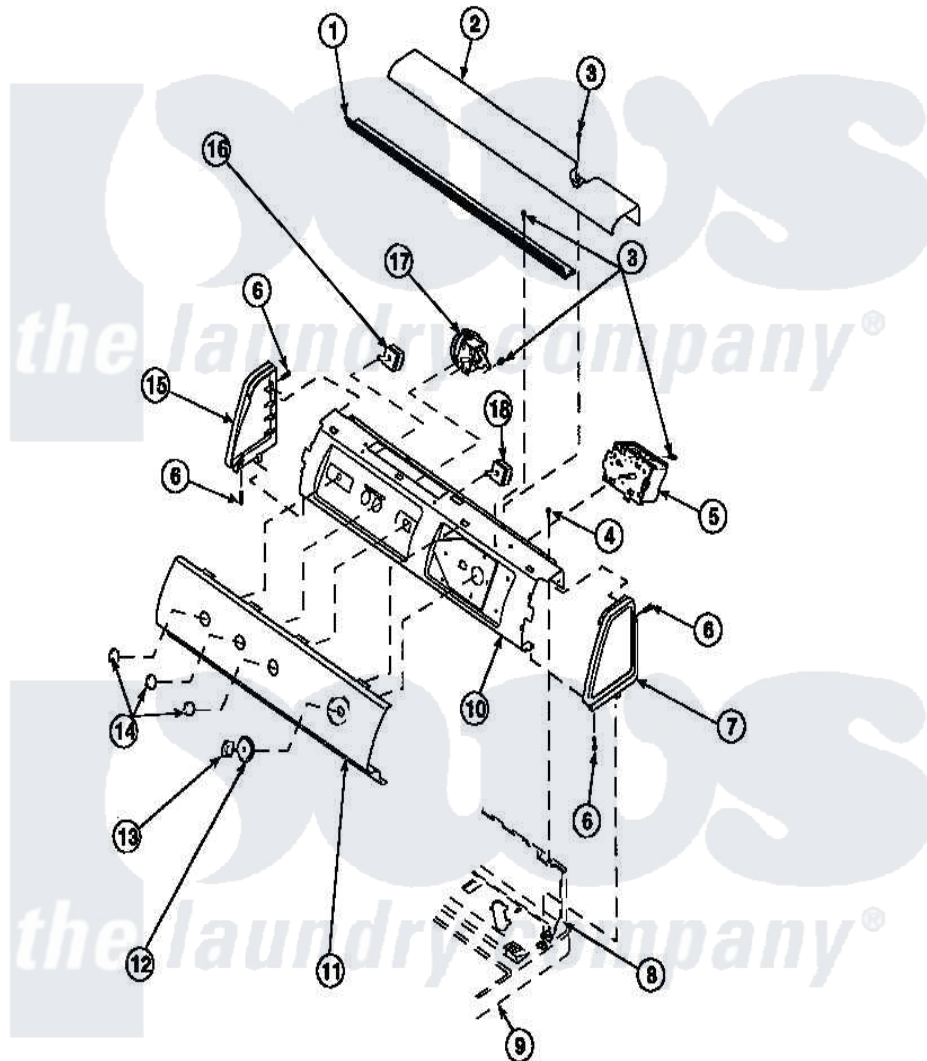

**Amana LW6143WM (BOM: PLW6143WM B) 11 - GRAPHIC PANEL, CTRL
MTG PLATE AND CTRLS**

Amana Residential Amana LW6143WM (BOM: PLW6143WM B) Washer Parts Parts Diagram 11 - GRAPHIC PANEL, CTRL MTG PLATE AND CTRLS
Click on the part number to view part

Item	Original Part Number	Replaced By	Status	Part Description
1	Y34826		Not Available	DIFFUSER,LAMP-CLEAR
3	23962	W10116760		Screw
4	34904	489355		Screw, 8 X 1/2
5	36607			Timer, 4 Cycle
6	501086	90767		Screw, 8A X 3/8 HeX Washer Head Tapping
8	34903		Not Available	PANEL, BACK HOOD (USE 37782)
9	34902P		Not Available	TOP
10	34821		Not Available	CONTROL MOUNTING PLATE
16	36335	40046601		Switch, Temperature Select
17	35118	40039501		Switch, Speed
18	36045	40055101		Switch, Pressure