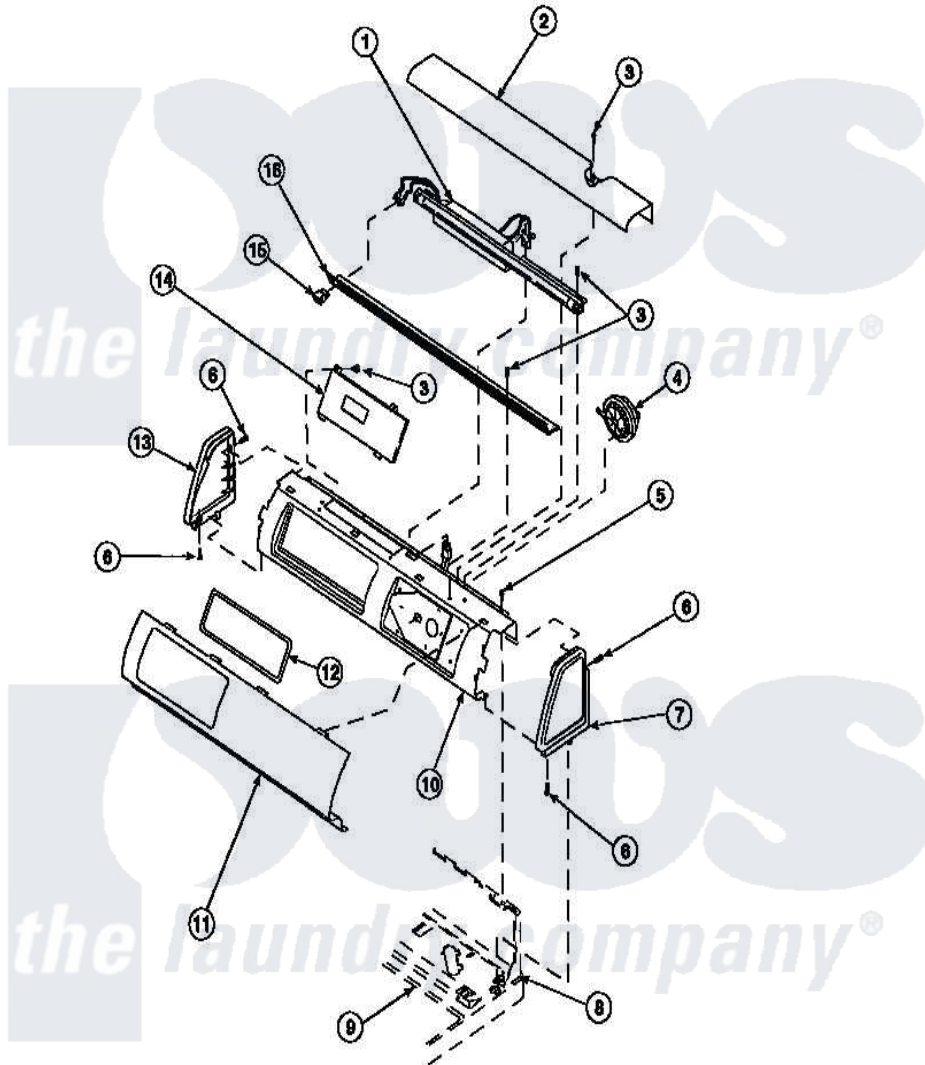

Amana LW6143WM (BOM: PLW6143WM B) 12 - GRAPHIC PANEL, CTRL  
MTG PLATE AND CTRLS

Amana Residential Amana LW6143WM (BOM: PLW6143WM B) Washer Parts Parts Diagram 12 - GRAPHIC PANEL,  
CTRL MTG PLATE AND CTRLS  
Click on the part number to view part

| Item | Original Part Number | Replaced By               | Status        | Part Description                        |
|------|----------------------|---------------------------|---------------|---|
| 3    | 23962                | <a href="#">W10116760</a> |               | Screw                                   |
| 5    | 34904                | <a href="#">489355</a>    |               | Screw, 8 X 1/2                          |
| 6    | 501086               | <a href="#">90767</a>     |               | Screw, 8A X 3/8 HeX Washer Head Tapping |
| 8    | 34903                |                           | Not Available | PANEL, BACK HOOD (USE 37782)            |
| 9    | 34902P               |                           | Not Available | TOP                                     |