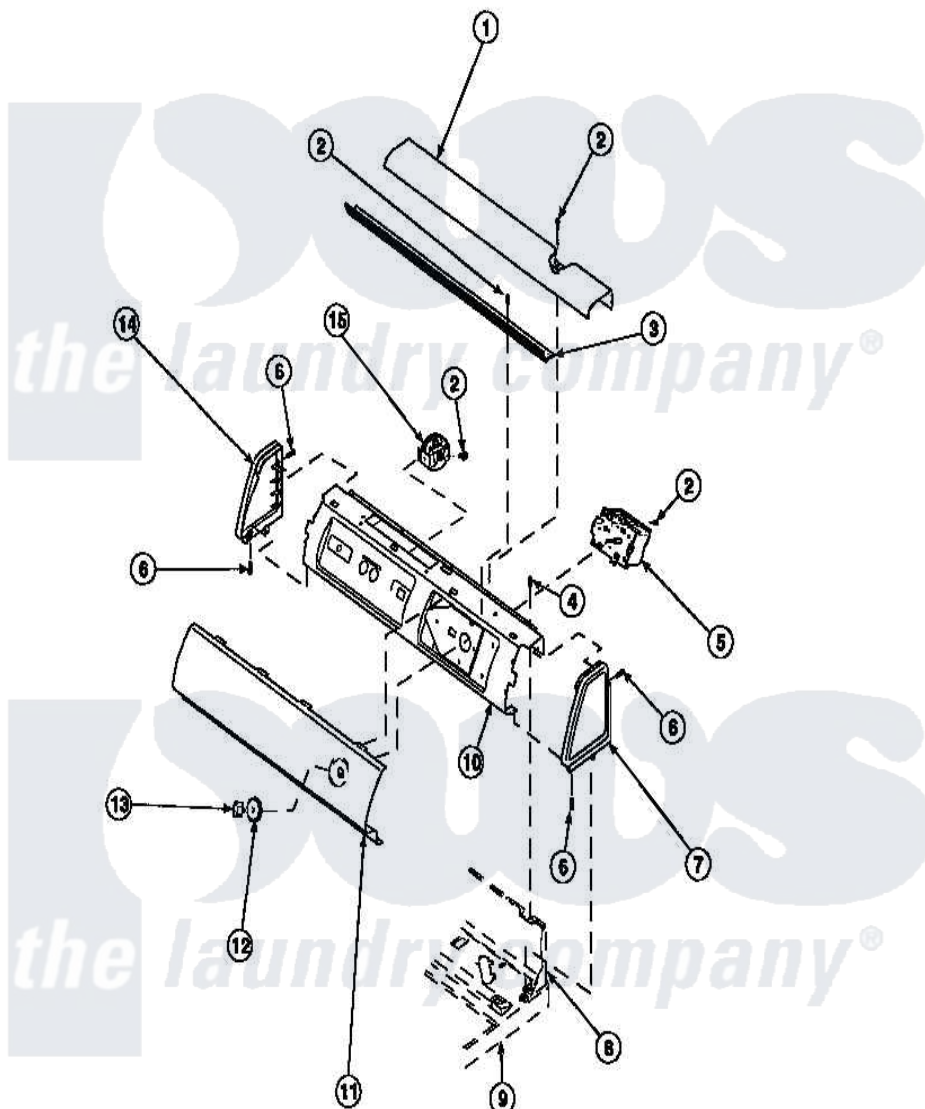

**Amana LW6143WM (BOM: PLW6143WM B) 13 - GRAPHIC PANEL, CTRL
MTG PLATE AND CTRLS**

Amana Residential Amana LW6143WM (BOM: PLW6143WM B) Washer Parts Parts Diagram 13 - GRAPHIC PANEL, CTRL MTG PLATE AND CTRLS
Click on the part number to view part

Item	Original Part Number	Replaced By	Status	Part Description
1	34823		Not Available	COVER, TOP
2	23962	W10116760		Screw
3	Y34826		Not Available	DIFFUSER,LAMP-CLEAR
4	34904	489355		Screw, 8 X 1/2
6	501086	90767		Screw, 8A X 3/8 HeX Washer Head Tapping
7	34815		Not Available	PANEL, END R.H. (BLK)
8	34903		Not Available	PANEL, BACK HOOD (USE 37782)
9	34902P		Not Available	TOP
10	34821		Not Available	CONTROL MOUNTING PLATE
12	33817		Not Available	ASSY,TIMER SKIRT-BLACK
13	33897			Knob, Timer-Washer-Blac
14	34816			Panel, End