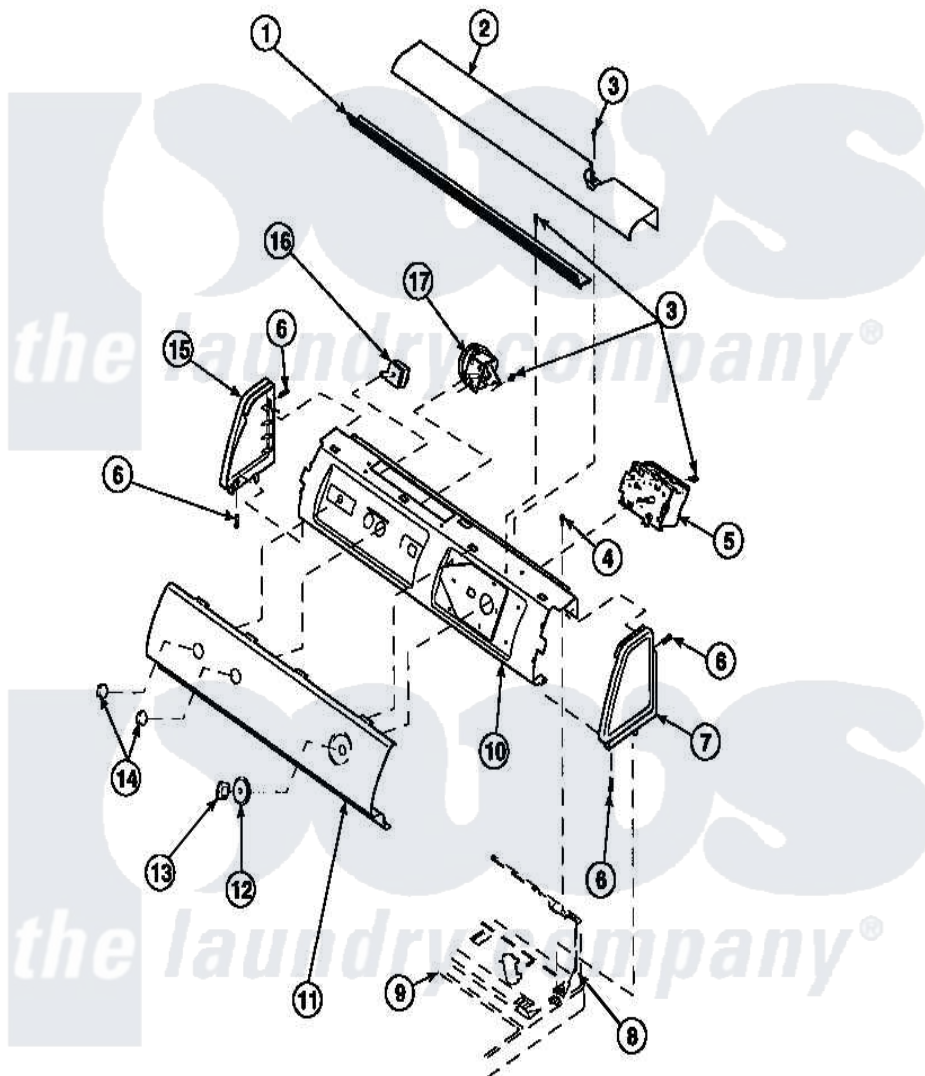

**Amana LW6143WM (BOM: PLW6143WM B) 14 - GRAPHIC PANEL, CTRL
MTG PLATE AND CTRLS**

Amana Residential Amana LW6143WM (BOM: PLW6143WM B) Washer Parts Parts Diagram 14 - GRAPHIC PANEL, CTRL MTG PLATE AND CTRLS
Click on the part number to view part

Item	Original Part Number	Replaced By	Status	Part Description
1	Y34826		Not Available	DIFFUSER,LAMP-CLEAR
3	23962	W10116760		Screw
5	34904	489355		Screw, 8 X 1/2
6	501086	90767		Screw, 8A X 3/8 HeX Washer Head Tapping
8	34903		Not Available	PANEL, BACK HOOD (USE 37782)
9	34902P		Not Available	TOP
11	34821		Not Available	CONTROL MOUNTING PLATE
16	36335	40046601		Switch, Temperature Select
17	36045	40055101		Switch, Pressure