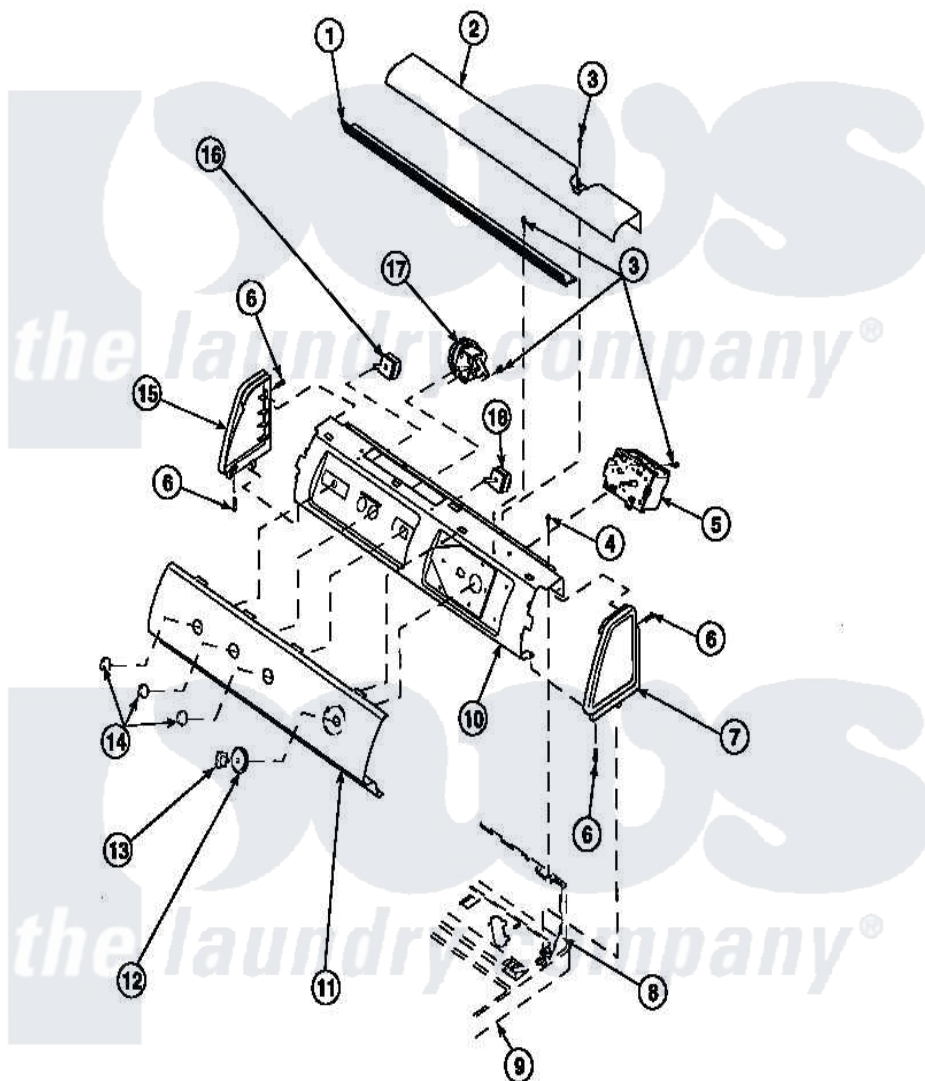

**Amana LW6143WM (BOM: PLW6143WM B) 15 - GRAPHIC PANEL, CTRL  
MTG PLATE AND CTRLS**

Amana Residential Amana LW6143WM (BOM: PLW6143WM B) Washer Parts Parts Diagram 15 - GRAPHIC PANEL, CTRL MTG PLATE AND CTRLS  
Click on the part number to view part

Item	Original Part Number	Replaced By	Status	Part Description
1	Y34826		Not Available	DIFFUSER,LAMP-CLEAR
2	34823		Not Available	COVER, TOP
3	23962	<a href="#">W10116760</a>		Screw
4	34904	<a href="#">489355</a>		Screw, 8 X 1/2
5	<a href="#">36607</a>			Timer, 4 Cycle
6	501086	<a href="#">90767</a>		Screw, 8A X 3/8 HeX Washer Head Tapping
7	34815		Not Available	PANEL, END R.H. (BLK)
8	34903		Not Available	PANEL, BACK HOOD (USE 37782)
9	34902P		Not Available	TOP
10	34821		Not Available	CONTROL MOUNTING PLATE
11	36804		Not Available	PANEL, GRAPHICS
12	<a href="#">34848</a>			Assembly, Timer Skirt
13	34844		Not Available	KNOB,TIMER

14	<a href="#">34847</a>		Assembly, Knob-Rotary
15	<a href="#">34816</a>		Panel, End
16	36335	<a href="#">40046601</a>	Switch, Temperature Select
17	36045	<a href="#">40055101</a>	Switch, Pressure
18	35118	<a href="#">40039501</a>	Switch, Speed