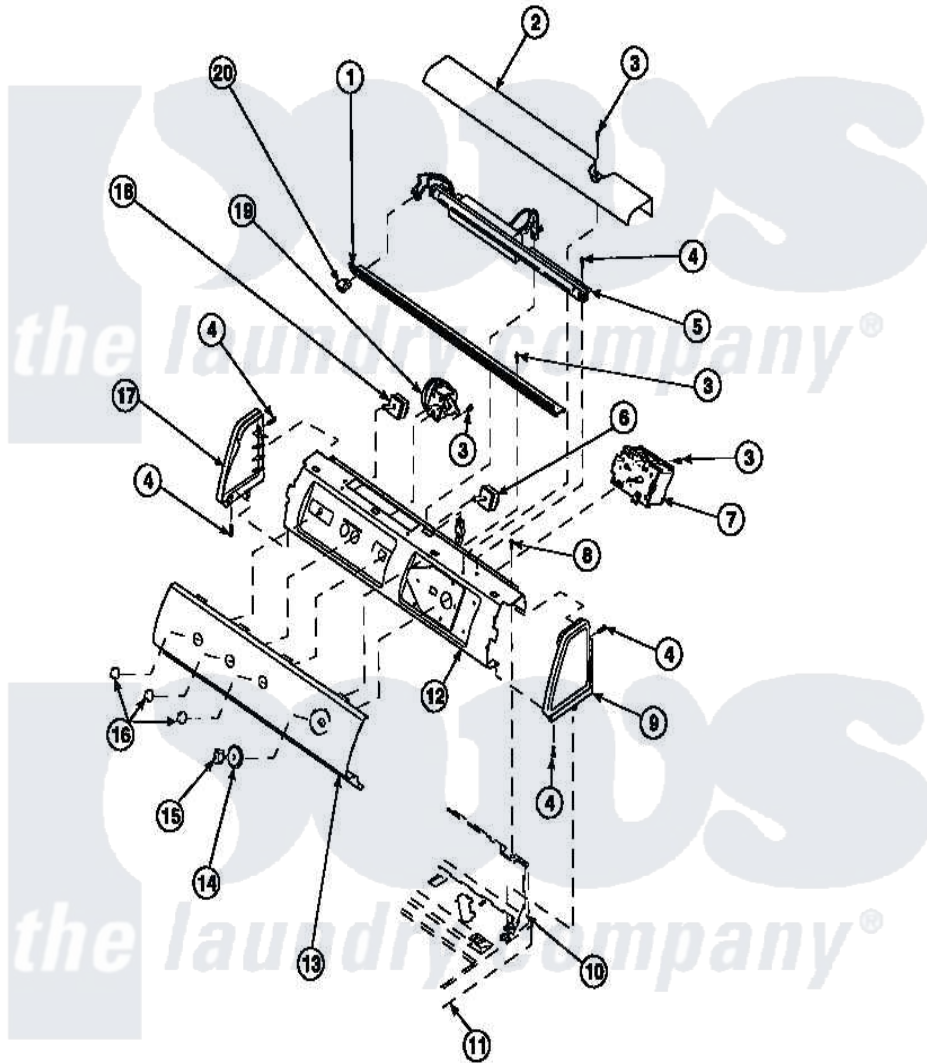

**Amana LW6143WM (BOM: PLW6143WM B) 16 - GRAPHIC PANEL, CTRL
MTG PLATE AND CTRLS**

Amana Residential Amana LW6143WM (BOM: PLW6143WM B) Washer Parts Parts Diagram 16 - GRAPHIC PANEL, CTRL MTG PLATE AND CTRLS
Click on the part number to view part

Item	Original Part Number	Replaced By	Status	Part Description
3	23962	W10116760		Screw
4	501086	90767		Screw, 8A X 3/8 HeX Washer Head Tapping
6	35118	40039501		Switch, Speed
8	34904	489355		Screw, 8 X 1/2
10	34903		Not Available	PANEL, BACK HOOD (USE 37782)
11	34902P		Not Available	TOP
12	34821		Not Available	CONTROL MOUNTING PLATE
18	36335	40046601		Switch, Temperature Select
19	36045	40055101		Switch, Pressure