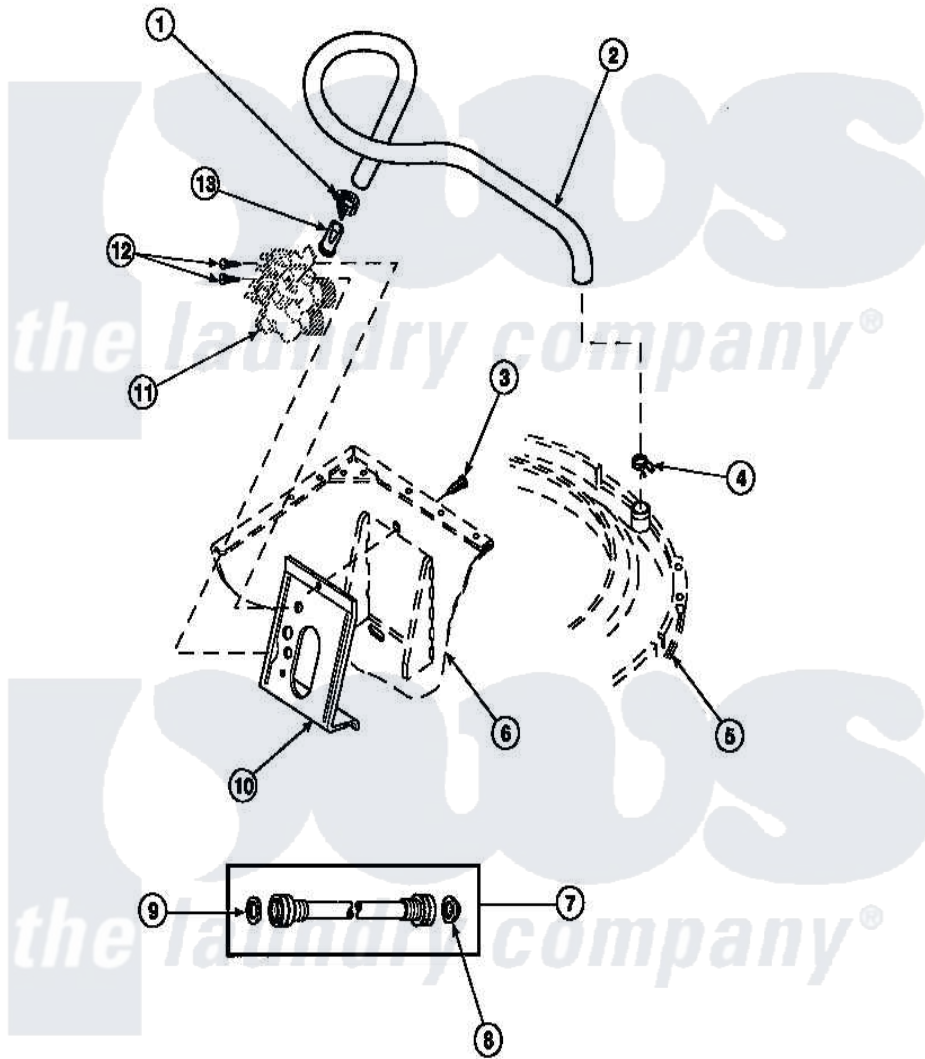

Amana LW6143WM (BOM: PLW6143WM B) 17 - INLET/FILL HOSE & MIXING VLV MTG BRKT

Amana Residential Amana LW6143WM (BOM: PLW6143WM B) Washer Parts Parts Diagram 17 - INLET/FILL HOSE & MIXING VLV MTG BRKT
 Click on the part number to view part

Item	Original Part Number	Replaced By	Status	Part Description
1	36801	596669		Clamp, Manifold
2	35874	38155		Hose, Mix Valve To TU
3	33562	27001200		Screw
4	29210			Hose Clamp
5	36025P			Assembly, Tub Coverand Gasket
6	34475P		Not Available	CABINET
7	20618	21001467		Hose- 10'
"	20617		Not Available	HOSE, INLET (8 FT)
"	28330P	202860		Inlet Hose Assembly
8	28605	22002960		Strainer, Washer Inlet
9	20290	Y013783		Washer, Inlet Hose
10	34972	39407		Bracket, Valve
11	34963	34963P		Valve Mixing Package
12	501086	00767		Screw, 8A X 3/8 HeX Washer