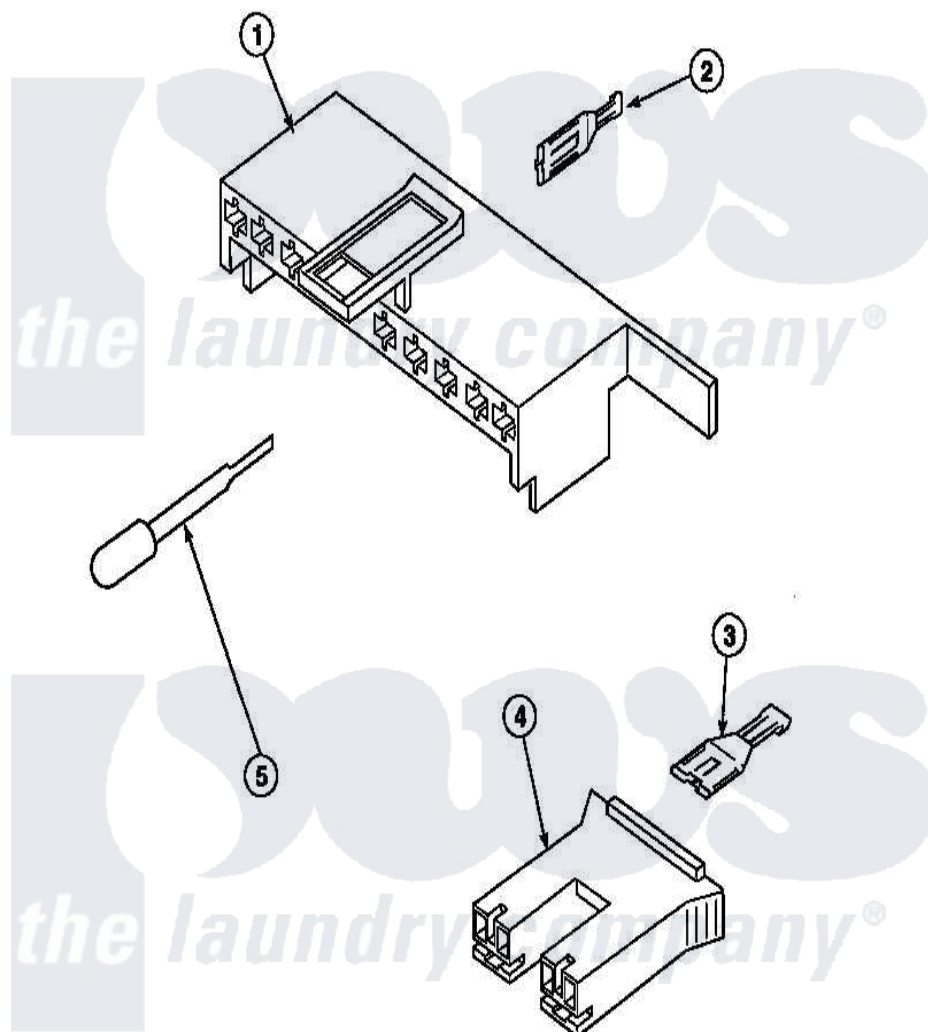

# Amana LW6143WM (BOM: PLW6143WM B) 19 - MIXING VALVE & MOTOR CONN BLOCKS, TERM

Amana Residential Amana LW6143WM (BOM: PLW6143WM B) Washer Parts Parts Diagram 19 - MIXING VALVE & MOTOR CONN BLOCKS, TERM  
Click on the part number to view part

Item	Original Part Number	Replaced By	Status	Part Description
1	<a href="#">34677</a>			10 Circuit Plug
2	<a href="#">Y00188</a>			Molex Terminal
3	Y00121		Not Available	SPADE TERMINAL(12 GAUGE) (1/4 INCH-(2) 18 GAUGE WIRES O
4	<a href="#">34676</a>			Plug
"	34675		Not Available	PLUG
5	<a href="#">283P4</a>			Terminal Extractor Tool