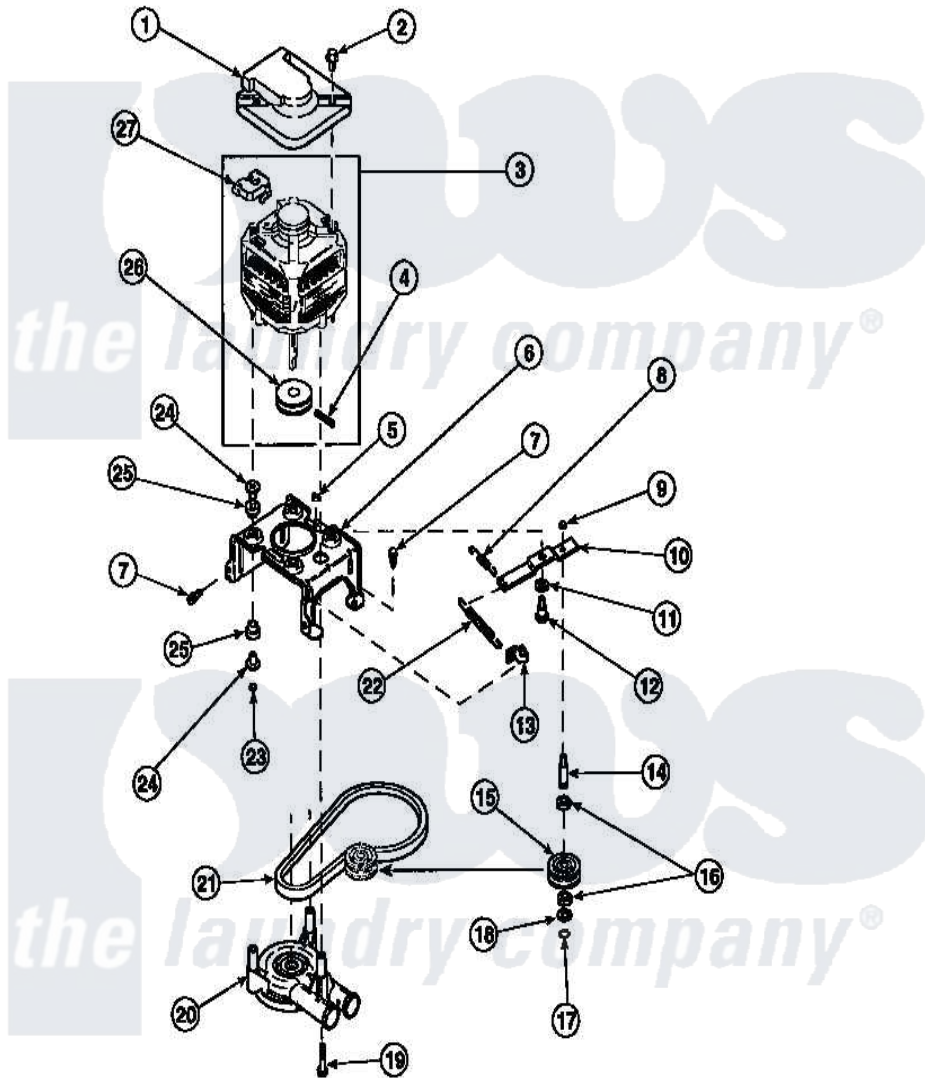

Amana LW6143WM (BOM: PLW6143WM B) 20 - MOTOR, MTG BRKT, BELT, PUMP & IDLER ASSY

Amana Residential Amana LW6143WM (BOM: PLW6143WM B) Washer Parts Parts Diagram 20 - MOTOR, MTG BRKT, BELT, PUMP & IDLER ASSY
 Click on the part number to view part

Item	Original Part Number	Replaced By	Status	Part Description
1	34754	40112301		Shield, Motor
2	36639	4312464		Screw
3	34571P	27001215		Motor W/Pulley
4	23750			Pin, Roll
5	52566	27001225		Nut, Jam Mid Lock 1/4-20
6	34890		Not Available	BRACKET,MOTOR MOUNT
"	37415P			Kit, Motor Brkt
"	37415	37415P		Kit, Motor Brkt
7	Y31645	27001200		Screw
8	30620		Not Available	SPRING,IDLER LEVER HEL
9	28803	2221070		Clamp, Nylon
10	31054	40041002		Lever, Idler
"	37443	40041002		Lever, Idler
11	81392	40054701		Washer
12	27229	40038901		Screw, 1/4-20

13	28849		Clip, Spring
14	28802		Shaft, Idler
15	28800	Not Available	WHEEL, IDLER
16	Y29443		Washer, Felt
17	23748		Ring, Retaining
18	52549		Washer, 501 ID X3/4 Odx
19	Y34565	40063701	Screw, 10-16 x 1.75
20	36863P	27001233	Pump
21	28808		Belt, Agitate And Spin
22	37366		Spring, Idler
"	37606		Spring, Idler Lever
23	35423	3400029	Nut, Adapter Plate
24	34791		Post, Mount-Motor
25	34788		Mount, Motor
26	27171	Not Available	PULLEY, MOTOR
27	35632	Not Available	SWITCH, MOTOR